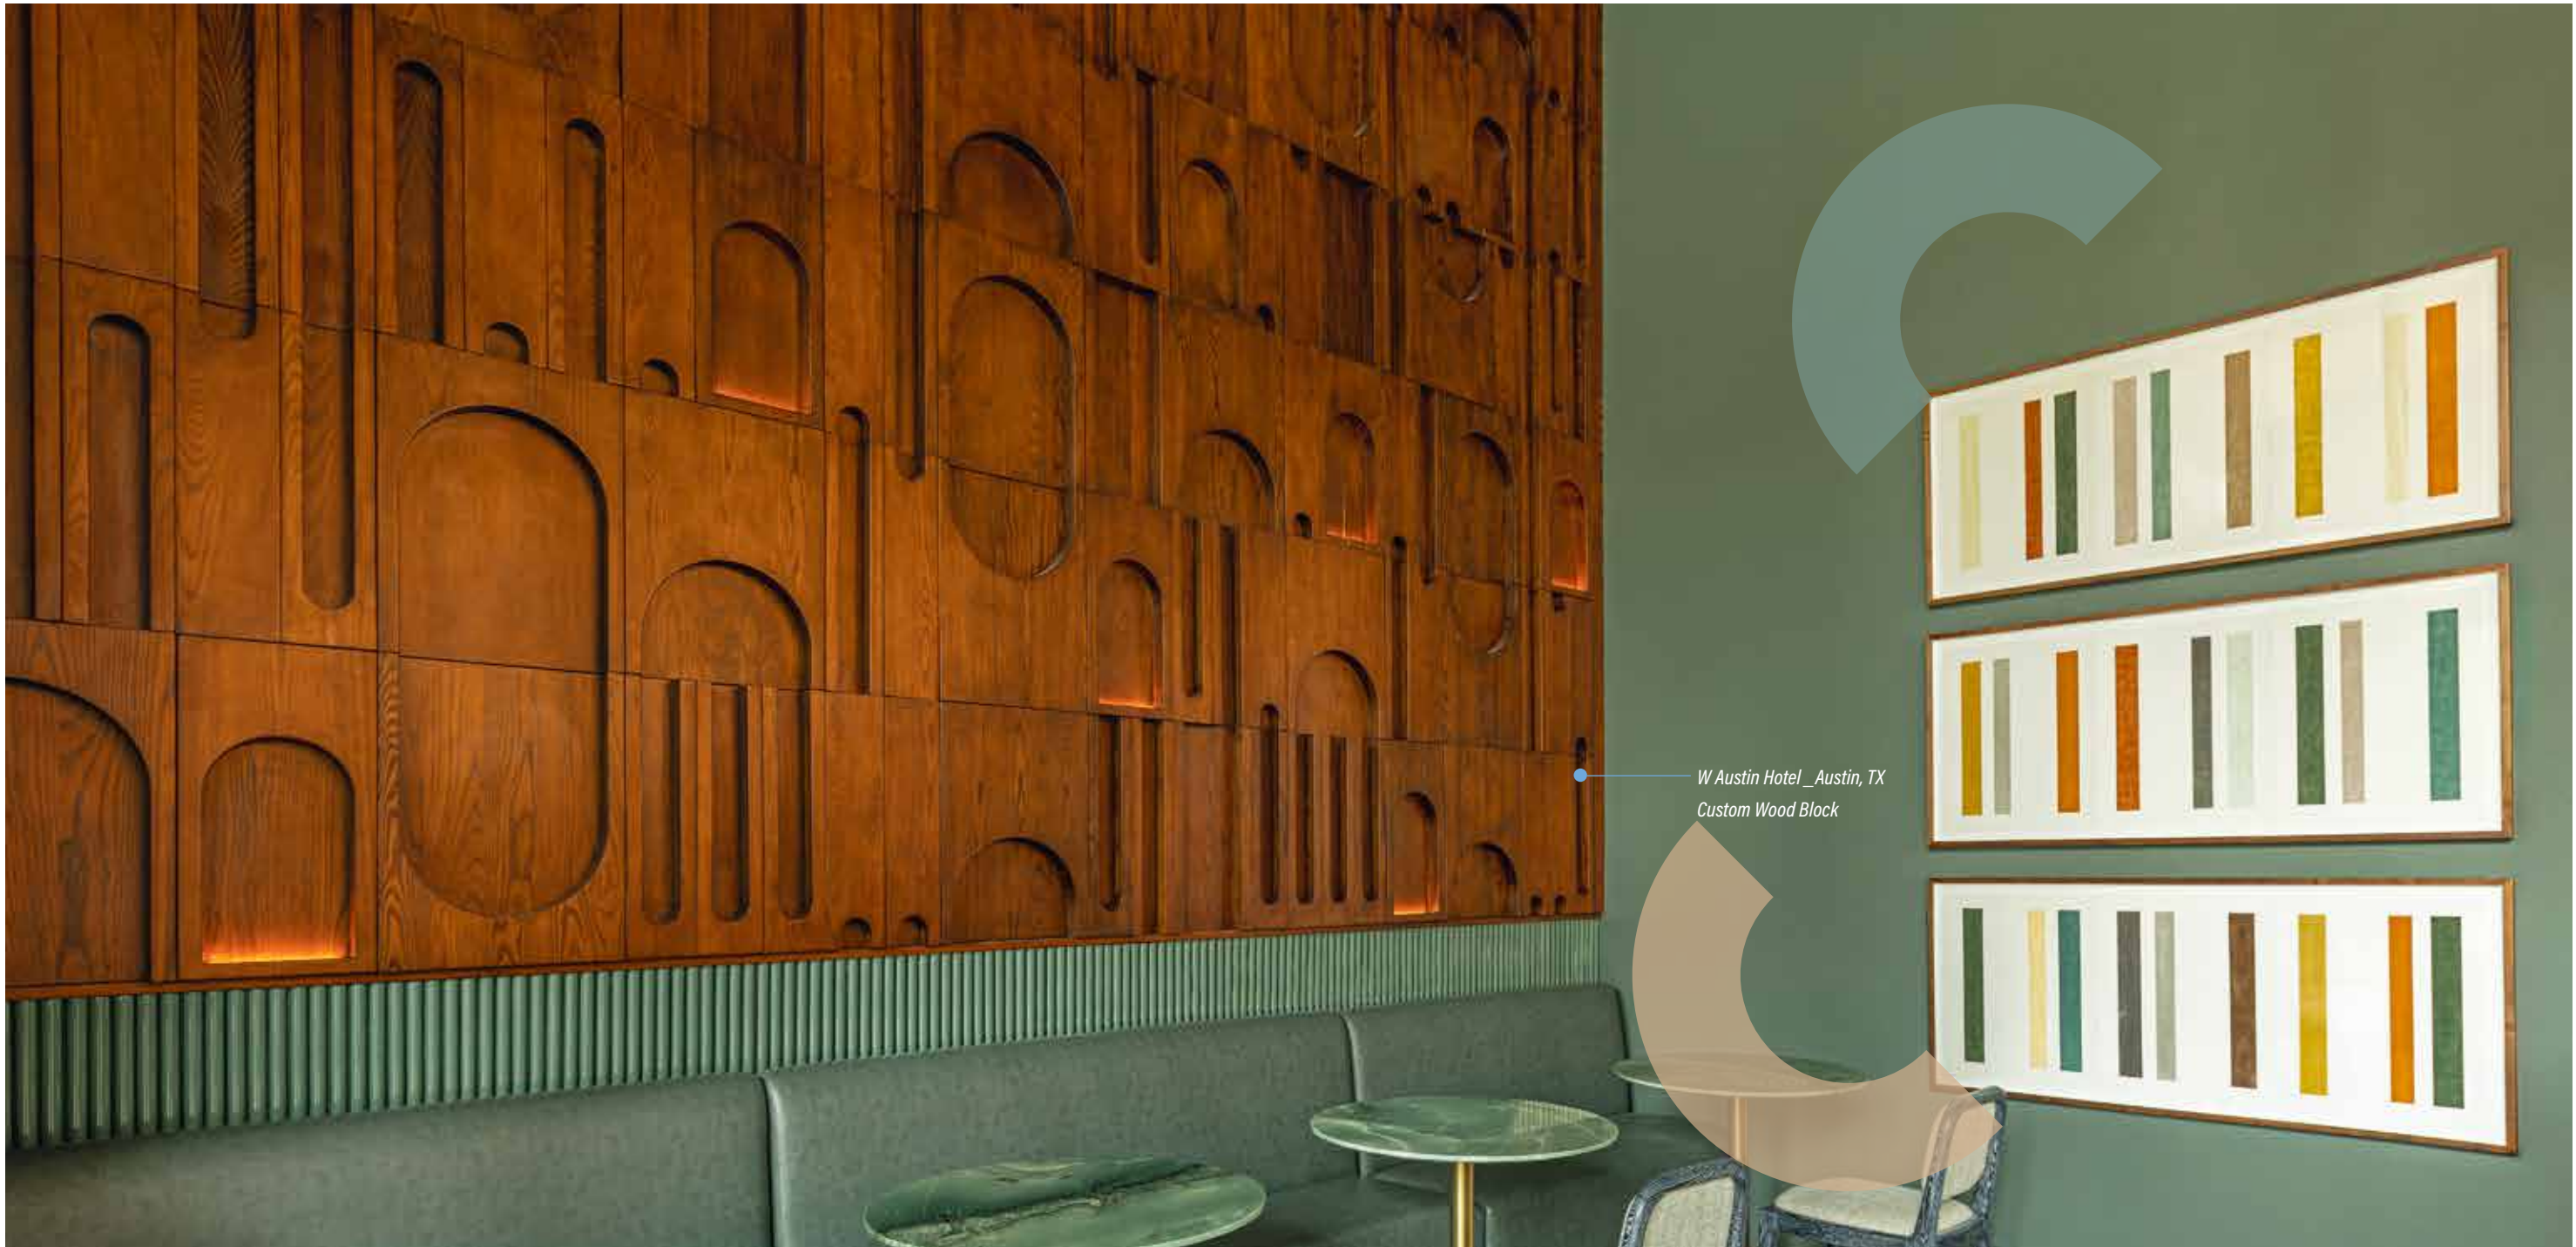

medici
& CO.

Driven to Distinction.

Palazzo Collection
Sienna Clay

Palazzo Collection
Basalt Night

W Austin Hotel _Austin, TX

Custom Wood Block

Ragazzone Collection
Color in Carmen

*W Austin Hotel _Austin, TX
Custom Wood Block*