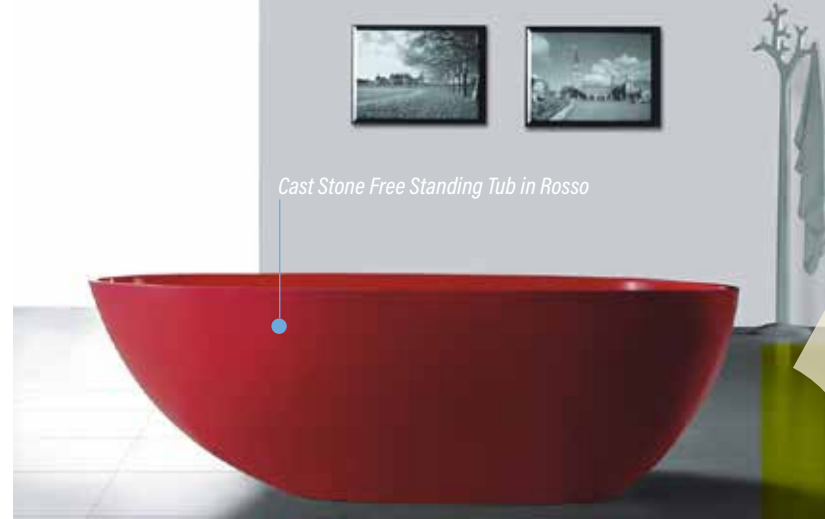

Water Jet Collection, Abstract Pattern

BSIDIANTM
Illuminated Mirror Collection

Botanica Collection

MCTM
Casa Medici Millwork

Cast Stone Free Standing Tub and Floating Sink in Bianco

Cast Stone Free Standing Tub in Rosso