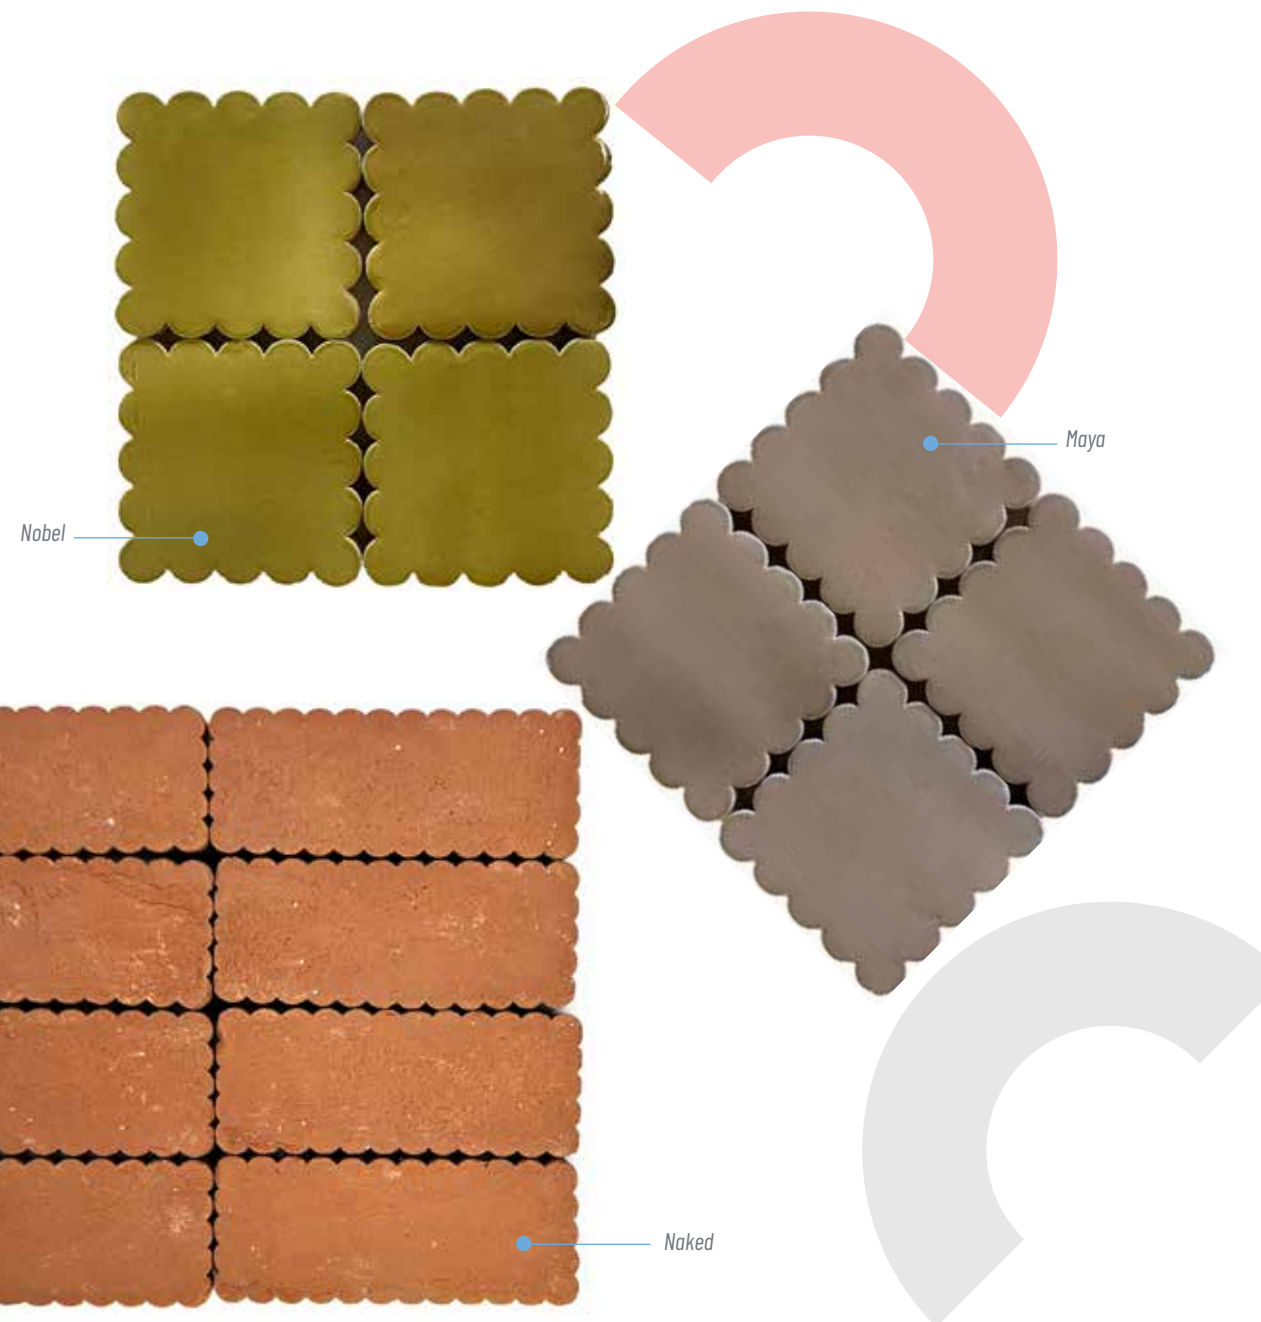

POETIC FORM

THE RHYTHM OF CRAFT REDEFINED

"Success is born from vision, but it thrives through collaboration. When creativity, strategy, and craftsmanship align, a new product line becomes more than an offering-it becomes a movement."

Together, in harmony, we manifest innovation, turning ideas into impact and passion into lasting success."

RENEE CHIARELLI, NCIDQ + LEED AP | MEDICI & CO

The first in an evolving series of ceramic explorations, the Poetic Form Collection examines the dialogue between precision and poetry in design. Departing from straight lines, these tiles introduce a sculptural rhythm - an intentional sequence of curves that brings quiet movement and artistry to the grid. Within this geometry, a poetic tension emerges: measured yet fluid, deliberate yet expressive.

Defined by repeated curved edges, each tile softens the rigidity of the traditional grid, transforming it into a composition of balance and motion. Within the interplay of curve and grout, geometry becomes expressive - structure takes on sentiment.

Born from the elemental fusion of earth and fire, every piece carries the quiet signature of its making, where hand and heat meet to shape material into meaning. Glazes pool along each contour, revealing tonal depth and shadow that shift with light. The result is a surface that feels alive - sculptural, rhythmic, and perfectly poised between restraint and artistry.

A poetic reimagining of the grid-curved, alive, and expressive -Poetic Form is a study in the beauty of restraint, a celebration of craftsmanship and imperfection, and an homage to the quiet rhythm that connects art, architecture, and the human hand.