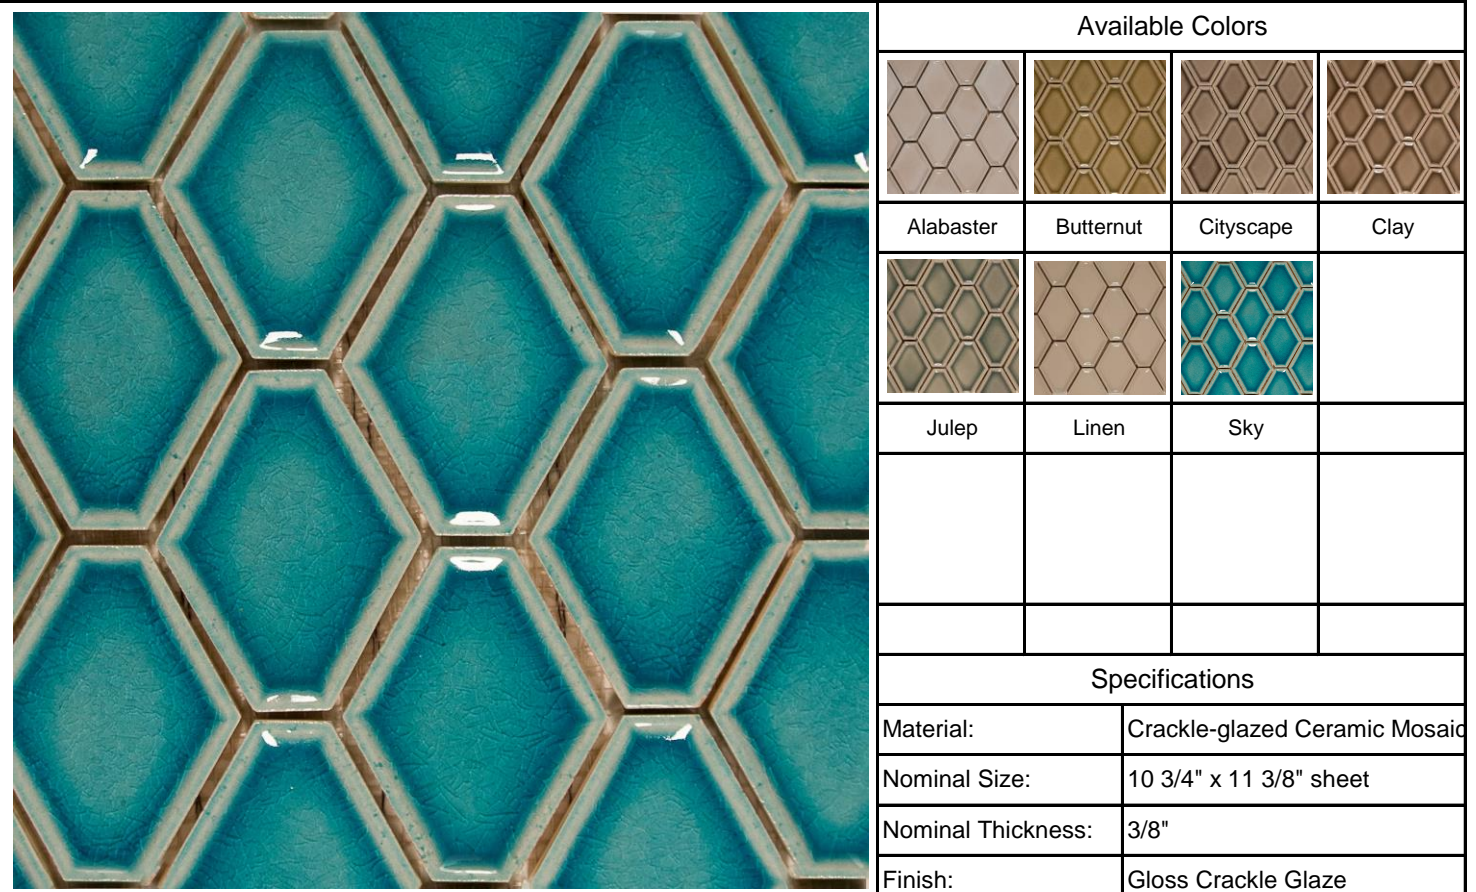

Miele Collection

Available Colors

Alabaster	Butternut	Cityscape	Clay
Julep	Linen	Sky	

Specifications

Material:	Crackle-glazed Ceramic Mosaic
Nominal Size:	10 3/4" x 11 3/8" sheet
Nominal Thickness:	3/8"
Finish:	Gloss Crackle Glaze

Color:	Sky	Pattern:	Hexagonal Mosaic	Variation:	V2
SKU:	CCMIELESKY	QUICK SHIP		Backing:	Fiberglass Mesh

Wall	Kitchen	Outdoor	Wet Areas	Freeze/Thaw				

Recommended Use	Available Sizes
<ul style="list-style-type: none"> Indoor wall applications Outdoor use subject to climate 	10 3/4" x 11 3/8"
Installation and Maintenance	
<ul style="list-style-type: none"> Install per TCNA methods for ceramic mosaic tile Always dry-lay material before installation Refer to detailed specifications on www.mediciandco.com Crackle-glazed ceramics should be sealed prior to grouting, and re-sealed annually thereafter. 	

Please note: variations in color, shade, surface texture, and size are natural characteristics of all our products should be expected. Images shown are representative, but may not indicate all variations in these characteristics.