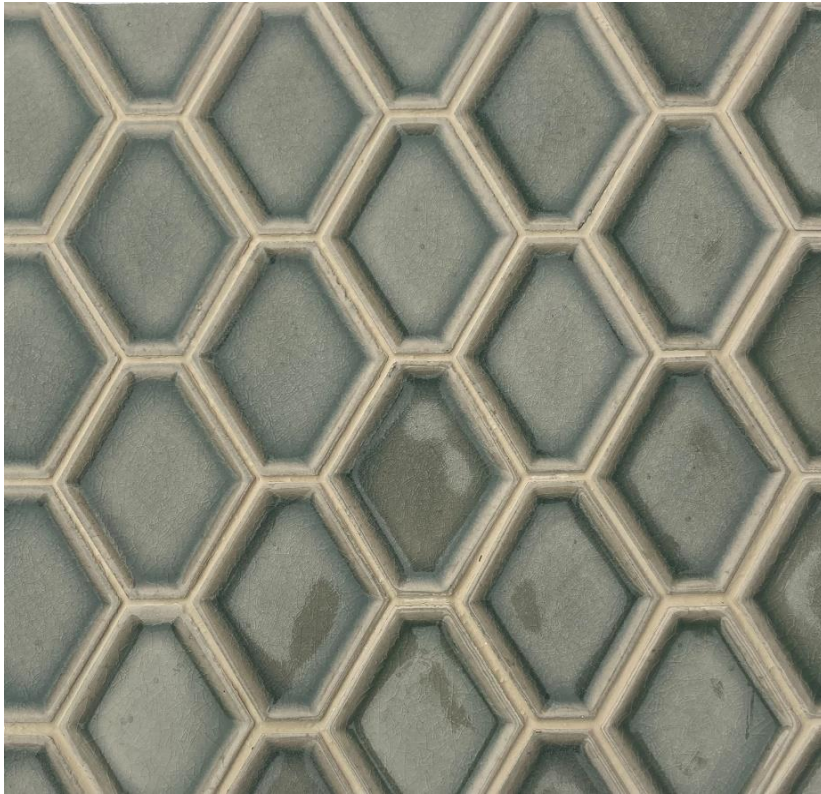

Miele Collection

Available Colors

Alabaster	Butternut	Cityscape	Clay
Julep	Linen	Sky	

Specifications

Material:	Crackle-glazed Ceramic Mosaic
Nominal Size:	10 3/4" x 11 3/8" sheet
Nominal Thickness:	3/8"
Finish:	Gloss Crackle Glaze

Color:	Julep	Pattern:	Hexagonal Mosaic	Variation:	V2
SKU:	CCMIELEJUP	QUICK SHIP		Backing:	Fiberglass Mesh

Wall	Kitchen	Outdoor	Wet Areas	Freeze/Thaw

Recommended Use	Available Sizes
<ul style="list-style-type: none"> Indoor wall applications Outdoor use subject to climate 	10 3/4" x 11 3/8"
Installation and Maintenance	
<ul style="list-style-type: none"> Install per TCNA methods for ceramic mosaic tile Always dry-lay material before installation Refer to detailed specifications on www.mediciandco.com Crackle-glazed ceramics should be sealed prior to grouting, and re-sealed annually thereafter. 	