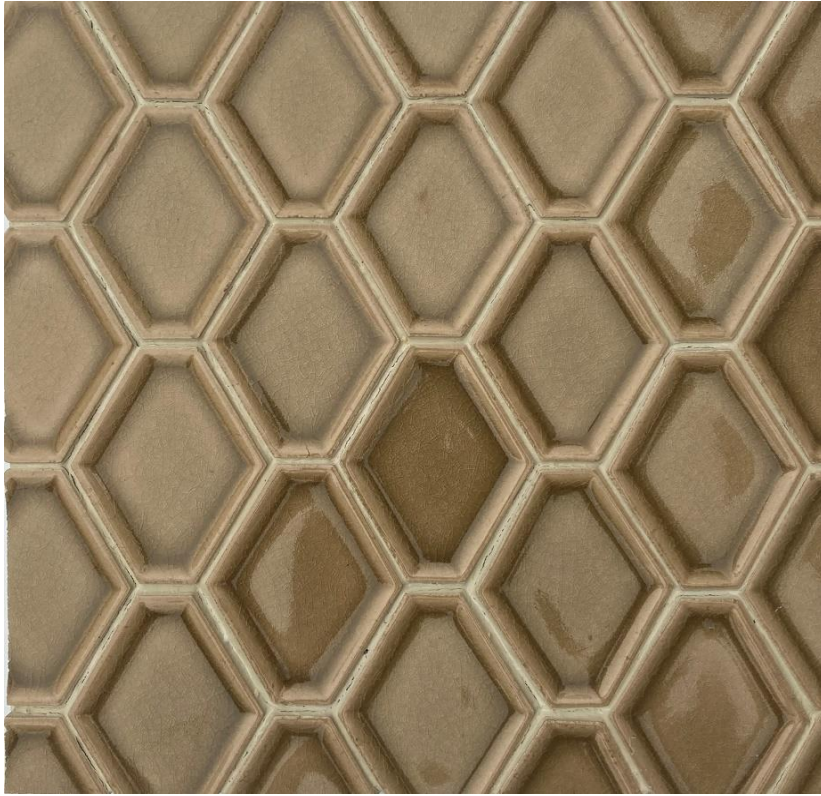

Miele Collection

Available Colors

Alabaster	Butternut	Cityscape	Clay
Julep	Linen	Sky	

Specifications

Material:	Crackle-glazed Ceramic Mosaic
Nominal Size:	10 3/4" x 11 3/8" sheet
Nominal Thickness:	3/8"
Finish:	Gloss Crackle Glaze

Color:	Butternut	Pattern:	Hexagonal Mosaic	Variation:	V2
SKU:	CCMIELBTN	QUICK SHIP		Backing:	Fiberglass Mesh

Wall	Kitchen	Outdoor	Wet Areas	Freeze/Thaw

Recommended Use	Available Sizes
<ul style="list-style-type: none"> Indoor wall applications Outdoor use subject to climate 	10 3/4" x 11 3/8"
Installation and Maintenance	
<ul style="list-style-type: none"> Install per TCNA methods for ceramic mosaic tile Always dry-lay material before installation Refer to detailed specifications on www.mediciandco.com Crackle-glazed ceramics should be sealed prior to grouting, and re-sealed annually thereafter. 	