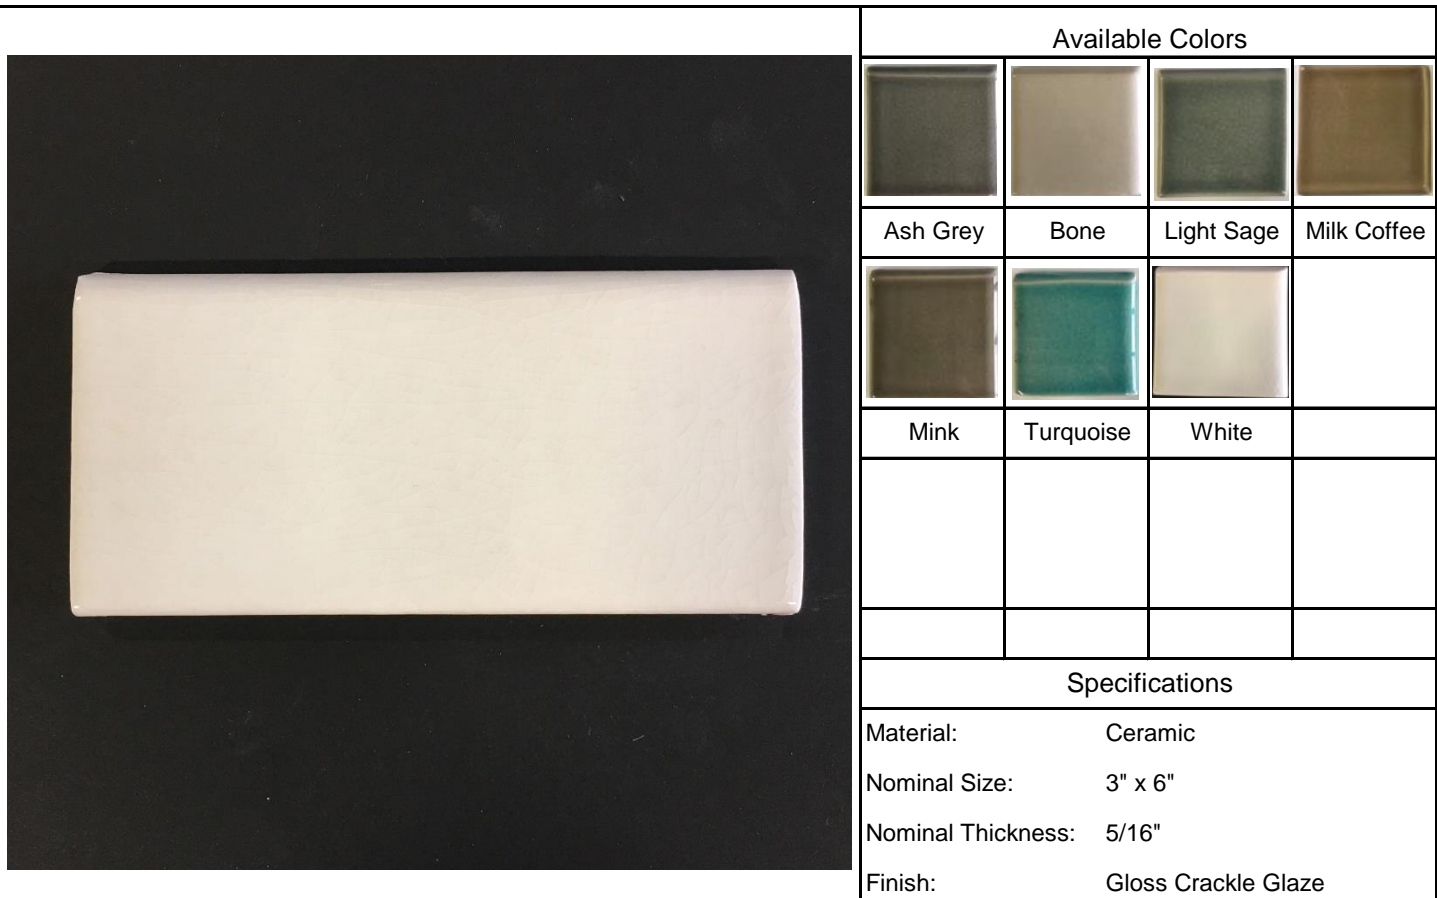

### Available Colors

Ash Grey	Bone	Light Sage	Milk Coffee
Mink	Turquoise	White	

### Specifications

Material:	Ceramic
Nominal Size:	3" x 6"
Nominal Thickness:	5/16"
Finish:	Gloss Crackle Glaze
Variation:	V1
Backing:	None

Color:	White	Pattern:	3" x 6" Single Bullnose
SKU:	CCGT0306WHISB	<b>QUICK SHIP</b>	

### Available Sizes

3" x 6" Field Tile	3" x 6" Double Bullnose, LH	1" x 6" Bar Liner
3" x 12" Field Tile	4" x 4" Single Bullnose	1" x 6" Quarter Round
4" x 4" Field Tile	4" x 4" Double Bullnose	2" x 6" Ogee
3" x 3" Double Bullnose	3/4" x 6" Deco Liner	
3" x 6" Single Bullnose	1 1/4" x 6" Deco Liner	