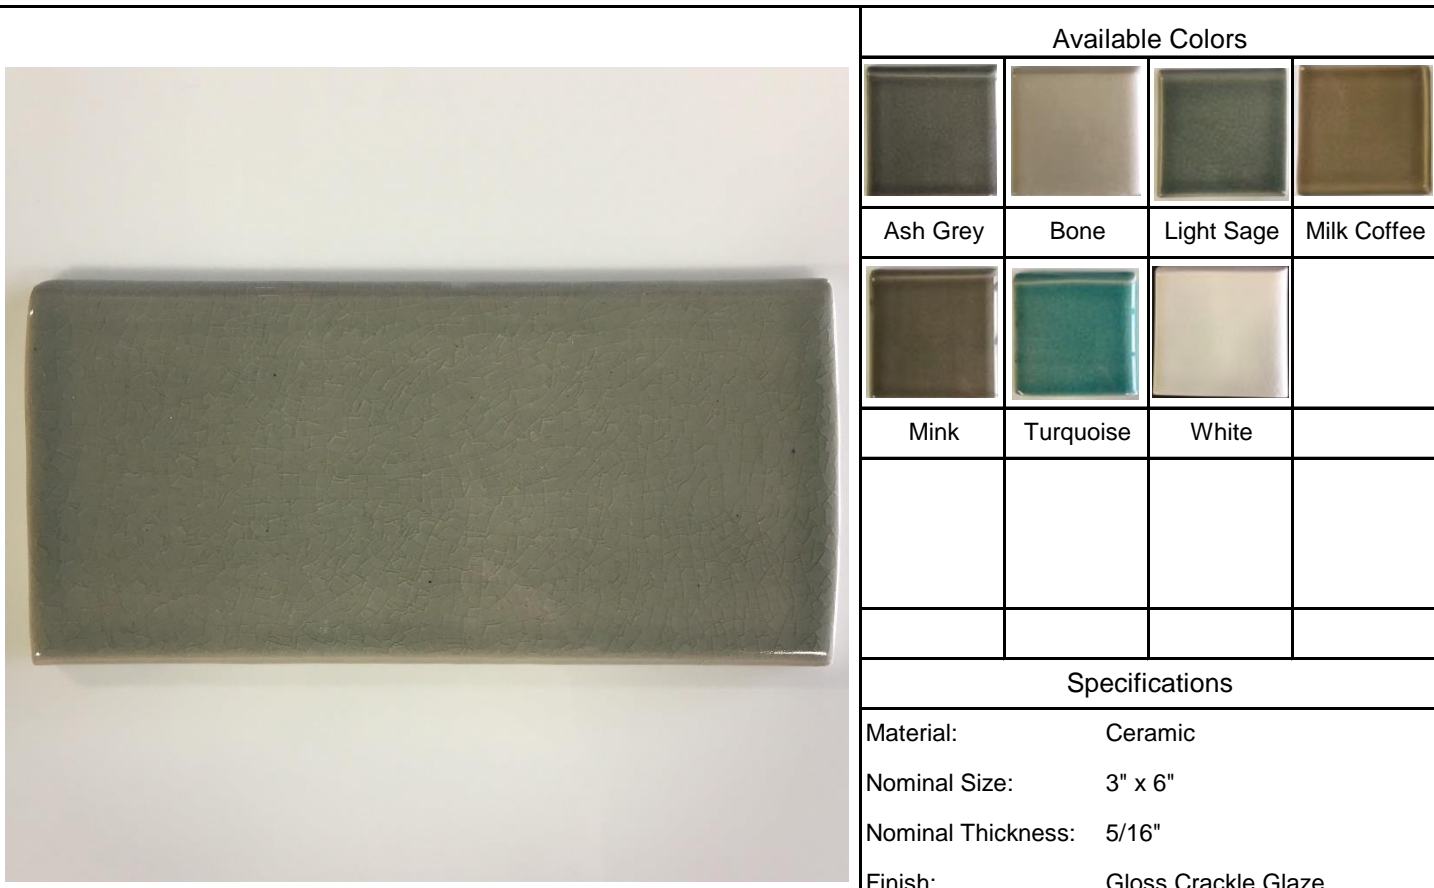

Granada Collection

Available Colors

Ash Grey	Bone	Light Sage	Milk Coffee
Mink	Turquoise	White	

Specifications

Material:	Ceramic
Nominal Size:	3" x 6"
Nominal Thickness:	5/16"
Finish:	Gloss Crackle Glaze
Variation:	V1
Backing:	None

Color:	Light Sage	Pattern:	3" x 6" Single Bullnose
SKU:	CCGT0306SAGSB	QUICK SHIP	

Indoor Walls	Kitchen	Wet Areas	Freeze/Thaw				

Installation and Maintenance

- Install per TCNA methods for ceramic field tile
- Always dry-lay material before installation
- Refer to detailed specifications on www.medicinandco.com
- Natural stone, crackle-glazed ceramics, and crackled glass should be sealed prior to use, and re-sealed annually thereafter.

Available Sizes

3" x 6" Field Tile	3" x 6" Double Bullnose, LH	1" x 6" Bar Liner
3" x 12" Field Tile	4" x 4" Single Bullnose	1" x 6" Quarter Round
4" x 4" Field Tile	4" x 4" Double Bullnose	2" x 6" Ogee
3" x 3" Double Bullnose	3/4" x 6" Deco Liner	
3" x 6" Single Bullnose	1 1/4" x 6" Deco Liner	

Special Notes

Crackle glazed ceramic **MUST** be sealed with a high quality penetrating sealer before grouting or the grout will leach into the cracks in the glazing and discolor the tile.

Not all size/color combinations may be available. Confirm stock with Medici & Co. prior to ordering.