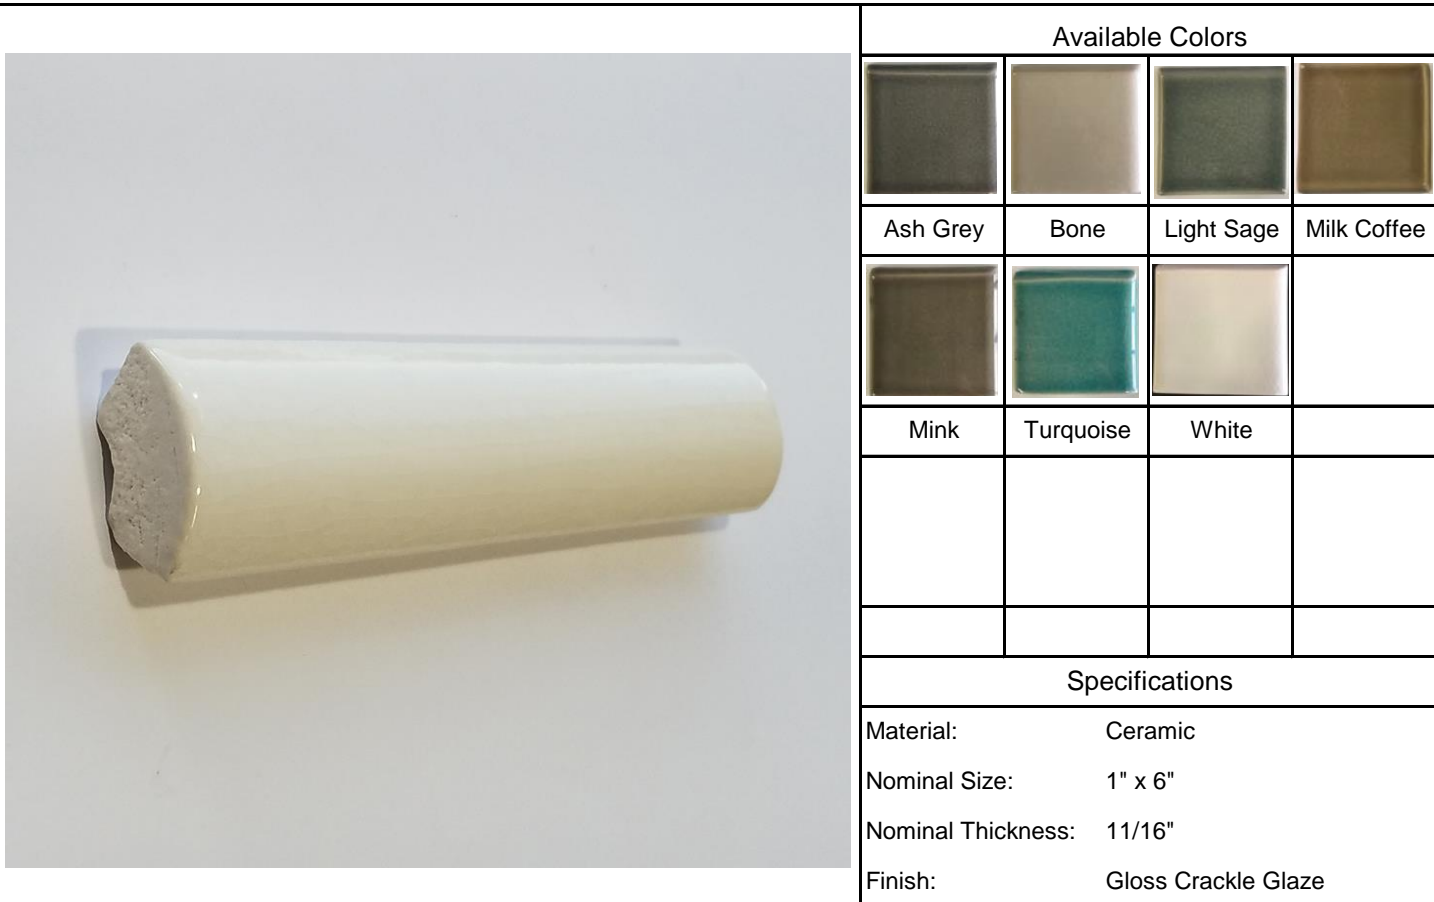

### Available Colors

Ash Grey	Bone	Light Sage	Milk Coffee
Mink	Turquoise	White	

### Specifications

Material:	Ceramic
Nominal Size:	1" x 6"
Nominal Thickness:	11/16"
Finish:	Gloss Crackle Glaze
Variation:	V1
Backing:	None

Color:	White	Pattern:	1" x 6" Quarter Round
SKU:	CCGT0106LINWHI	<b>QUICK SHIP</b>	