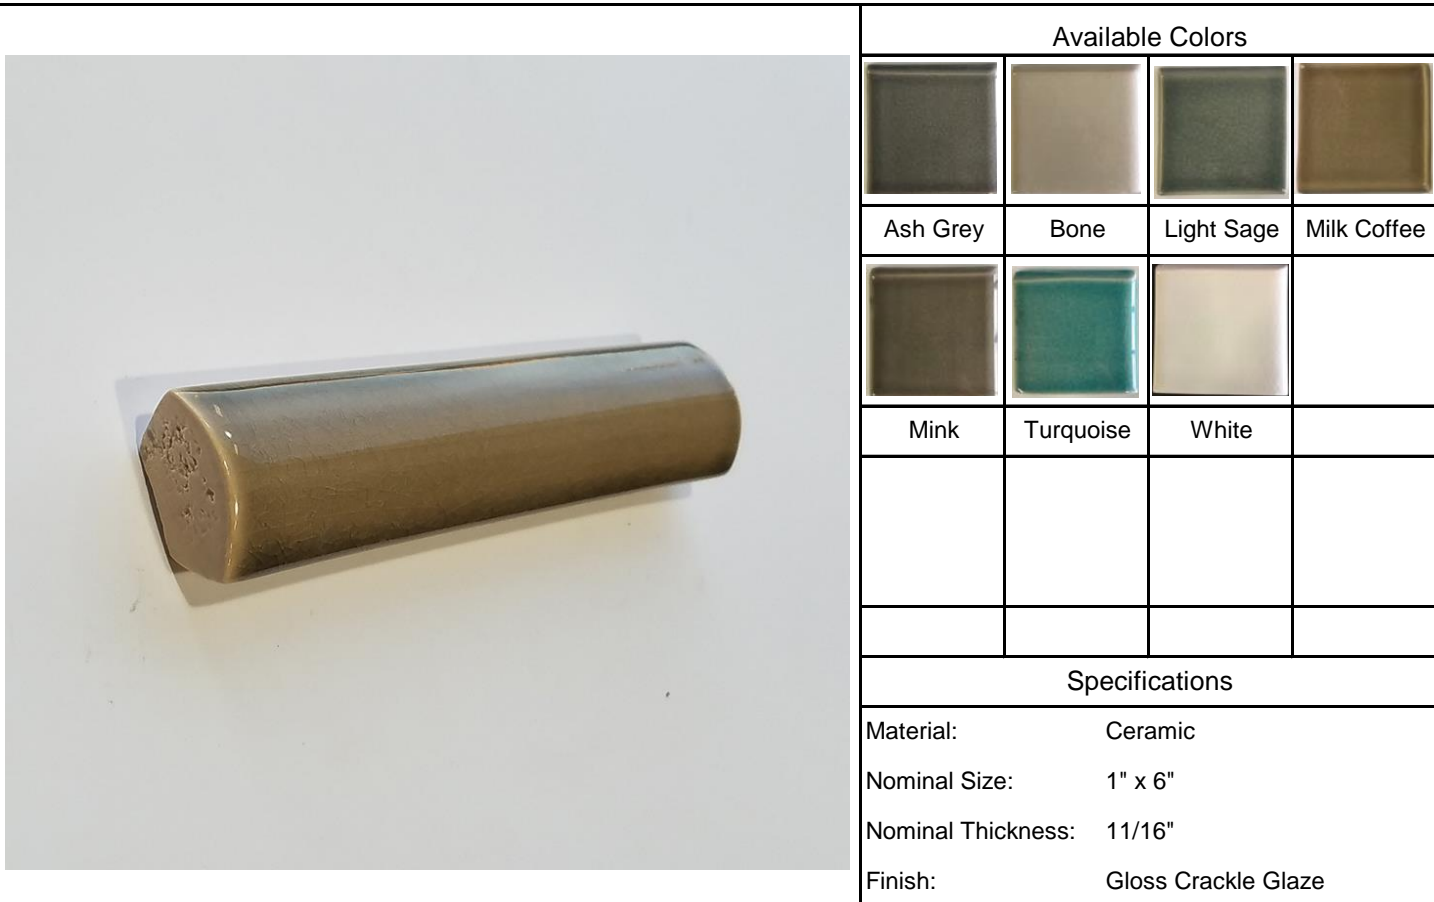

Granada Collection

Available Colors			
Ash Grey	Bone	Light Sage	Milk Coffee
Mink	Turquoise	White	

Specifications	
Material:	Ceramic
Nominal Size:	1" x 6"
Nominal Thickness:	11/16"
Finish:	Gloss Crackle Glaze
Variation:	V1
Backing:	None

Color:	Mink	Pattern:	1" x 6" Quarter Round
SKU:	CCGT0106LINMIN	QUICK SHIP	

Indoor Walls	Kitchen	Wet Areas	Freeze/Thaw				

Installation and Maintenance	Available Sizes
<ul style="list-style-type: none"> Install per TCNA methods for ceramic field tile Always dry-lay material before installation Refer to detailed specifications on www.medicinandco.com Natural stone, crackle-glazed ceramics, and crackled glass should be sealed prior to use, and re-sealed annually thereafter. 	3" x 6" Field Tile 3" x 6" Double Bullnose, LH 1" x 6" Bar Liner
	3" x 12" Field Tile 4" x 4" Single Bullnose 1" x 6" Quarter Round
	4" x 4" Field Tile 4" x 4" Double Bullnose 2" x 6" Ogee
	3" x 3" Double Bullnose 3/4" x 6" Deco Liner
	3" x 6" Single Bullnose 1 1/4" x 6" Deco Liner

Special Notes

Crackle glazed ceramic **MUST** be sealed with a high quality penetrating sealer before grouting or the grout will leach into the cracks in the glazing and discolor the tile.

Not all size/color combinations may be available. Confirm stock with Medici & Co. prior to ordering.