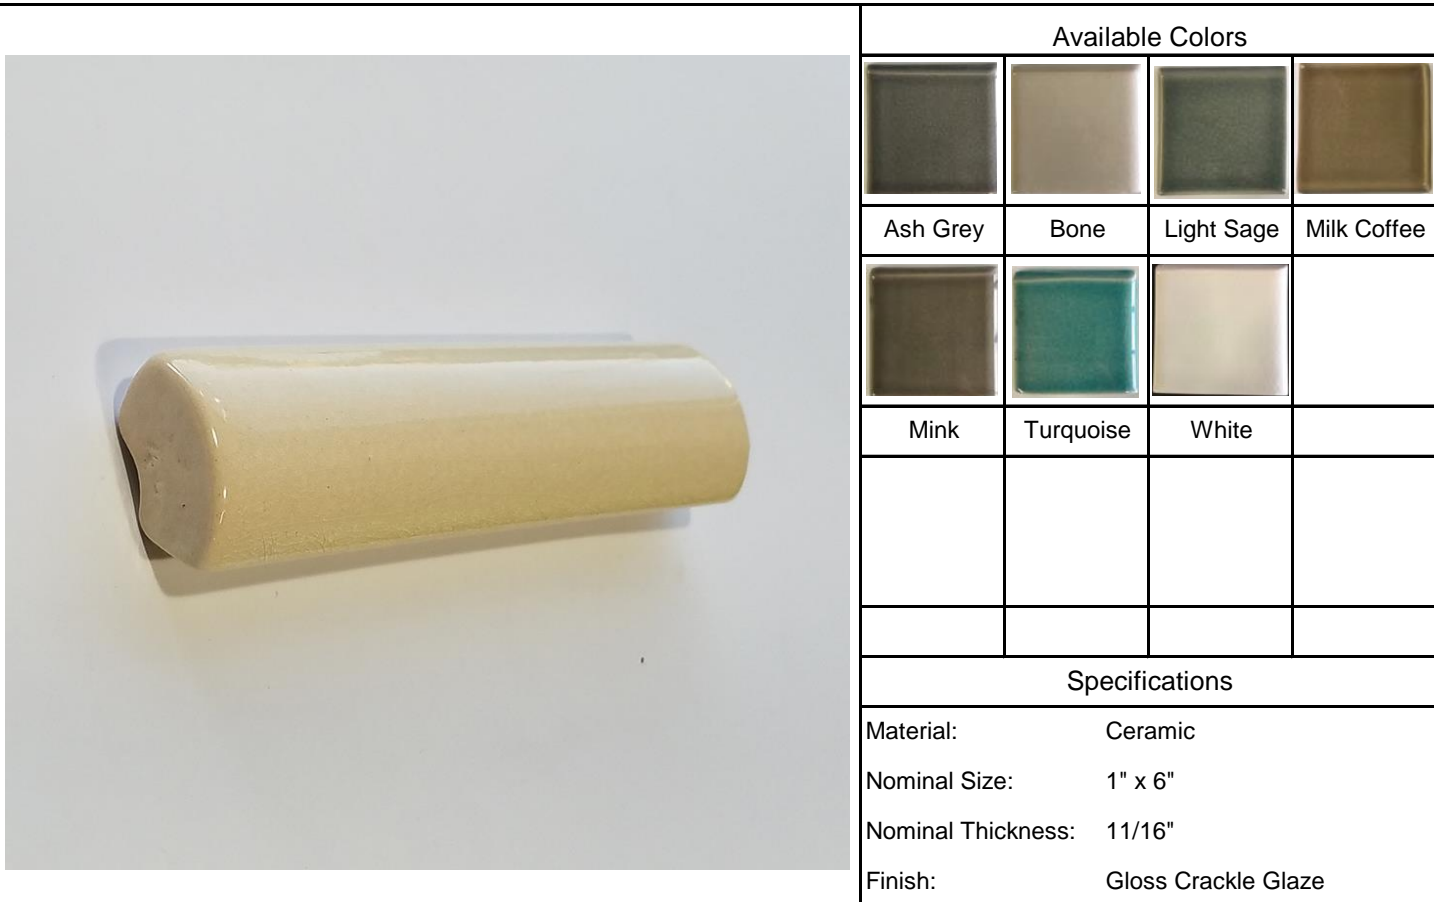

Granada Collection

Available Colors

Ash Grey	Bone	Light Sage	Milk Coffee
Mink	Turquoise	White	

Specifications

Material:	Ceramic
Nominal Size:	1" x 6"
Nominal Thickness:	11/16"
Finish:	Gloss Crackle Glaze
Variation:	V1
Backing:	None

Color:	Bone	Pattern:	1" x 6" Quarter Round
SKU:	CCGT0106LINBON	QUICK SHIP	

Indoor Walls	Kitchen	Wet Areas	Freeze/Thaw				

Installation and Maintenance

- Install per TCNA methods for ceramic field tile
- Always dry-lay material before installation
- Refer to detailed specifications on www.medicinandco.com
- Natural stone, crackle-glazed ceramics, and crackled glass should be sealed prior to use, and re-sealed annually thereafter.

Available Sizes

3" x 6" Field Tile	3" x 6" Double Bullnose, LH	1" x 6" Bar Liner
3" x 12" Field Tile	4" x 4" Single Bullnose	1" x 6" Quarter Round
4" x 4" Field Tile	4" x 4" Double Bullnose	2" x 6" Ogee
3" x 3" Double Bullnose	3/4" x 6" Deco Liner	
3" x 6" Single Bullnose	1 1/4" x 6" Deco Liner	

Special Notes

Crackle glazed ceramic **MUST** be sealed with a high quality penetrating sealer before grouting or the grout will leach into the cracks in the glazing and discolor the tile.

Not all size/color combinations may be available. Confirm stock with Medici & Co. prior to ordering.