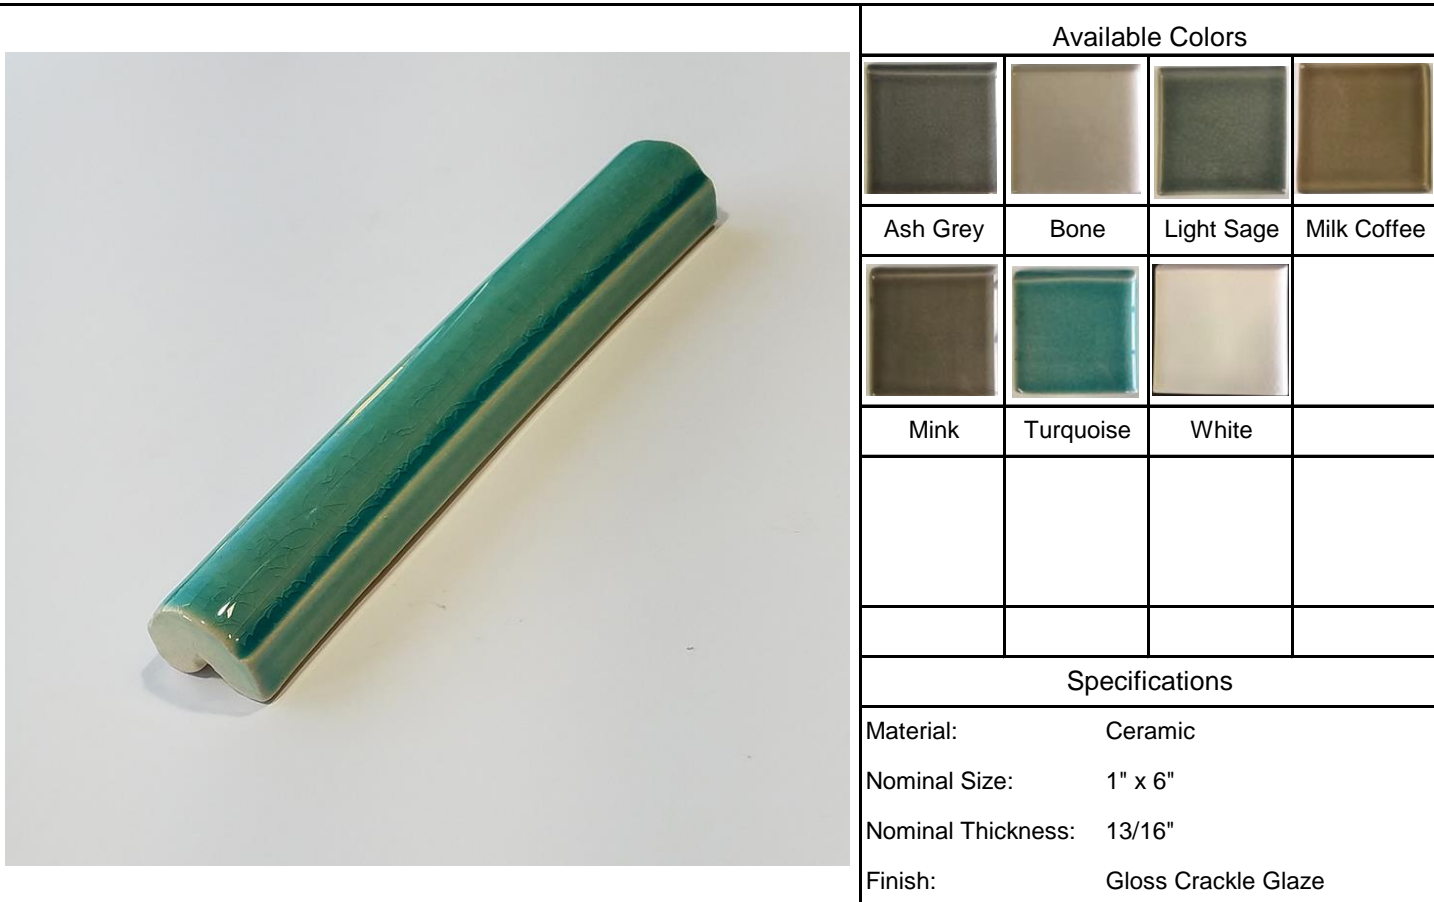

### Available Colors

Ash Grey	Bone	Light Sage	Milk Coffee
Mink	Turquoise	White	

### Specifications

Material:	Ceramic
Nominal Size:	1" x 6"
Nominal Thickness:	13/16"
Finish:	Gloss Crackle Glaze
Variation:	V1
Backing:	None

Color:	Turquoise	Pattern:	1" x 6" Bar Liner
SKU:	CCGT0106BLTRQ	<b>QUICK SHIP</b>	