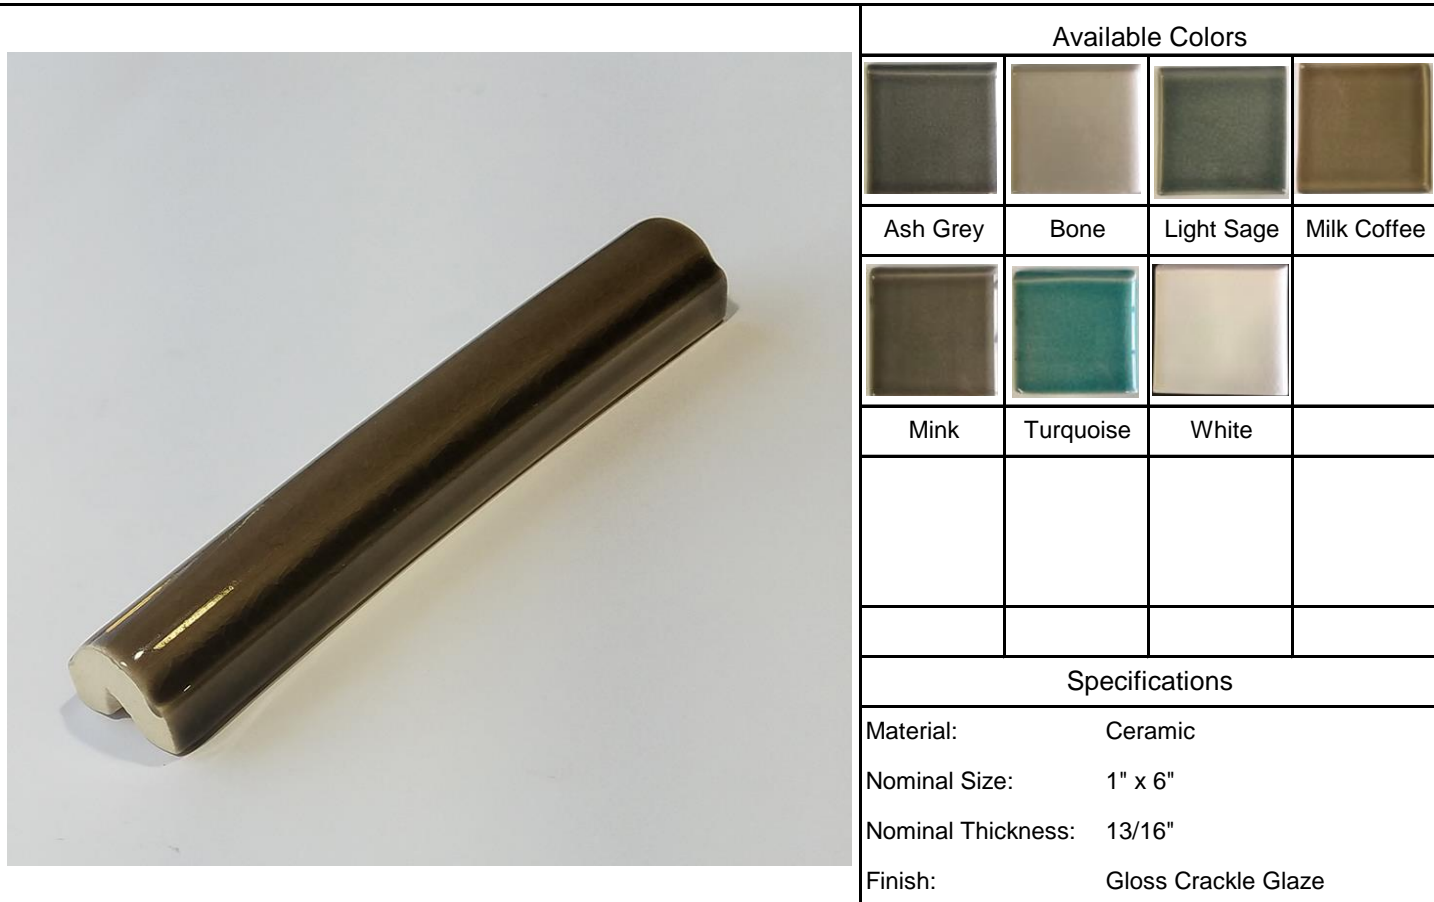

Granada Collection

Available Colors

Ash Grey	Bone	Light Sage	Milk Coffee
Mink	Turquoise	White	

Specifications

Material:	Ceramic
Nominal Size:	1" x 6"
Nominal Thickness:	13/16"
Finish:	Gloss Crackle Glaze
Variation:	V1
Backing:	None

Color:	Mink	Pattern:	1" x 6" Bar Liner
SKU:	CCGT0106BLMIN	QUICK SHIP	

Indoor Walls	Kitchen	Wet Areas	Freeze/Thaw				

Installation and Maintenance	Available Sizes															
<ul style="list-style-type: none"> Install per TCNA methods for ceramic field tile Always dry-lay material before installation Refer to detailed specifications on www.mediciandco.com Natural stone, crackle-glazed ceramics, and crackled glass should be sealed prior to use, and re-sealed annually thereafter. 	<table border="0"> <tr> <td>3" x 6" Field Tile</td> <td>3" x 6" Double Bullnose, LH</td> <td>1" x 6" Bar Liner</td> </tr> <tr> <td>3" x 12" Field Tile</td> <td>4" x 4" Single Bullnose</td> <td>1" x 6" Quarter Round</td> </tr> <tr> <td>4" x 4" Field Tile</td> <td>4" x 4" Double Bullnose</td> <td>2" x 6" Ogee</td> </tr> <tr> <td>3" x 3" Double Bullnose</td> <td>3/4" x 6" Deco Liner</td> <td></td> </tr> <tr> <td>3" x 6" Single Bullnose</td> <td>1 1/4" x 6" Deco Liner</td> <td></td> </tr> </table>	3" x 6" Field Tile	3" x 6" Double Bullnose, LH	1" x 6" Bar Liner	3" x 12" Field Tile	4" x 4" Single Bullnose	1" x 6" Quarter Round	4" x 4" Field Tile	4" x 4" Double Bullnose	2" x 6" Ogee	3" x 3" Double Bullnose	3/4" x 6" Deco Liner		3" x 6" Single Bullnose	1 1/4" x 6" Deco Liner	
3" x 6" Field Tile	3" x 6" Double Bullnose, LH	1" x 6" Bar Liner														
3" x 12" Field Tile	4" x 4" Single Bullnose	1" x 6" Quarter Round														
4" x 4" Field Tile	4" x 4" Double Bullnose	2" x 6" Ogee														
3" x 3" Double Bullnose	3/4" x 6" Deco Liner															
3" x 6" Single Bullnose	1 1/4" x 6" Deco Liner															