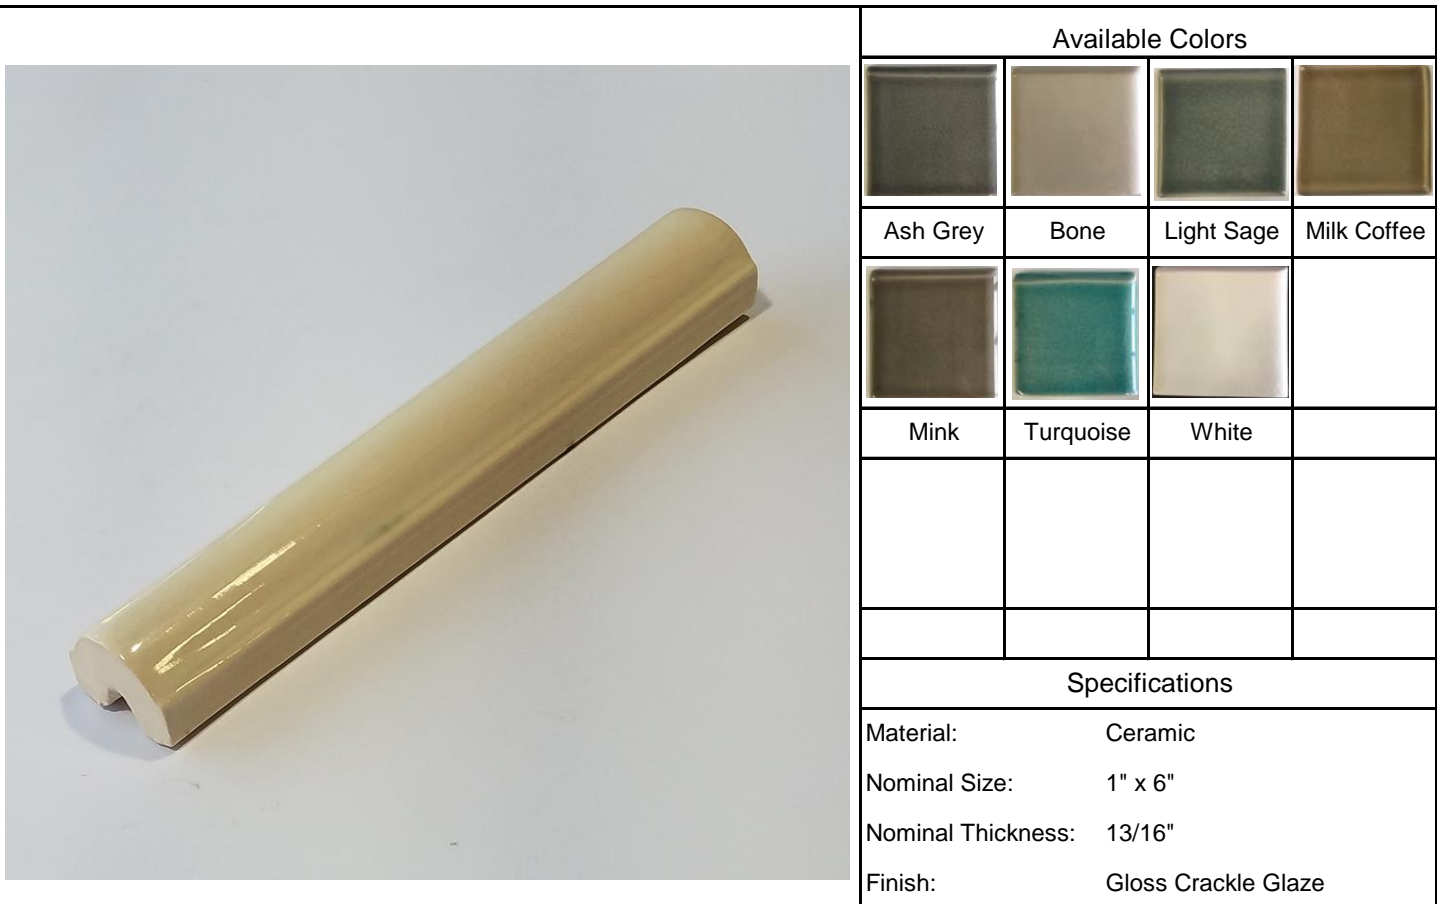

Granada Collection

Available Colors

Ash Grey	Bone	Light Sage	Milk Coffee
Mink	Turquoise	White	

Specifications

Material:	Ceramic
Nominal Size:	1" x 6"
Nominal Thickness:	13/16"
Finish:	Gloss Crackle Glaze
Variation:	V1
Backing:	None

Color:	Bone	Pattern:	1" x 6" Bar Liner
SKU:	CCGT0106BLBON	QUICK SHIP	

Indoor Walls	Kitchen	Wet Areas	Freeze/Thaw				

Installation and Maintenance

Available Sizes

- Install per TCNA methods for ceramic field tile
- Always dry-lay material before installation
- Refer to detailed specifications on www.medicinandco.com
- Natural stone, crackle-glazed ceramics, and crackled glass should be sealed prior to use, and re-sealed annually thereafter.

3" x 6" Field Tile	3" x 6" Double Bullnose, LH	1" x 6" Bar Liner
3" x 12" Field Tile	4" x 4" Single Bullnose	1" x 6" Quarter Round
4" x 4" Field Tile	4" x 4" Double Bullnose	2" x 6" Ogee
3" x 3" Double Bullnose	3/4" x 6" Deco Liner	
3" x 6" Single Bullnose	1 1/4" x 6" Deco Liner	

Special Notes

Crackle glazed ceramic **MUST** be sealed with a high quality penetrating sealer before grouting or the grout will leach into the cracks in the glazing and discolor the tile.

Not all size/color combinations may be available. Confirm stock with Medici & Co. prior to ordering.