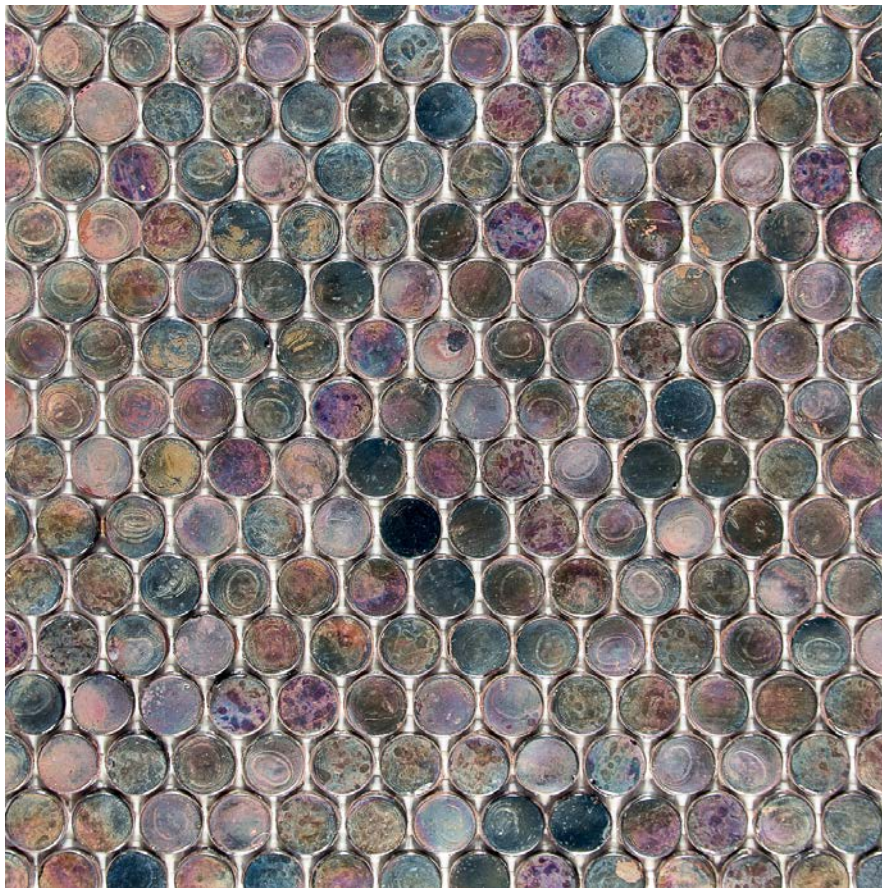

# Glamour Collection

Grommet (Pennyround) Lamé

Gingham Grommet Bangle Madras

Available Patterns

Specifications

Material:	Coated Cast Glass
Nominal Size:	12" x 12" Mesh-backed Sheet
Nominal Thickness:	1/4"
Finish:	Gloss
Variation:	V2
Backing:	Nylon Mesh

Wall	Kitchen	Bath	Powder Room	Living Spaces	Outdoor	Wet Areas			

<b>Recommended Use</b>	<b>Available Sizes</b>
<ul style="list-style-type: none"> <li>Indoor wall</li> <li>Outdoor use subject to climate</li> </ul>	3/4" Pennyround Mosaic (Grommet) 5/8" x 5/8" Square Mosaic (Gingham) 3/4" x 2" Oval Mosaic (Bangle) 1" x 1" Square Mosaic (Madras)
<b>Installation and Maintenance</b>	
<ul style="list-style-type: none"> <li>Install per TCNA methods for glass mosaic tile</li> <li>Always dry-lay material before installation</li> <li>Refer to detailed specifications on <a href="http://www.medicandco.com">www.medicandco.com</a></li> <li>Only unsanded grout should be used to prevent surface scratches.</li> </ul>	