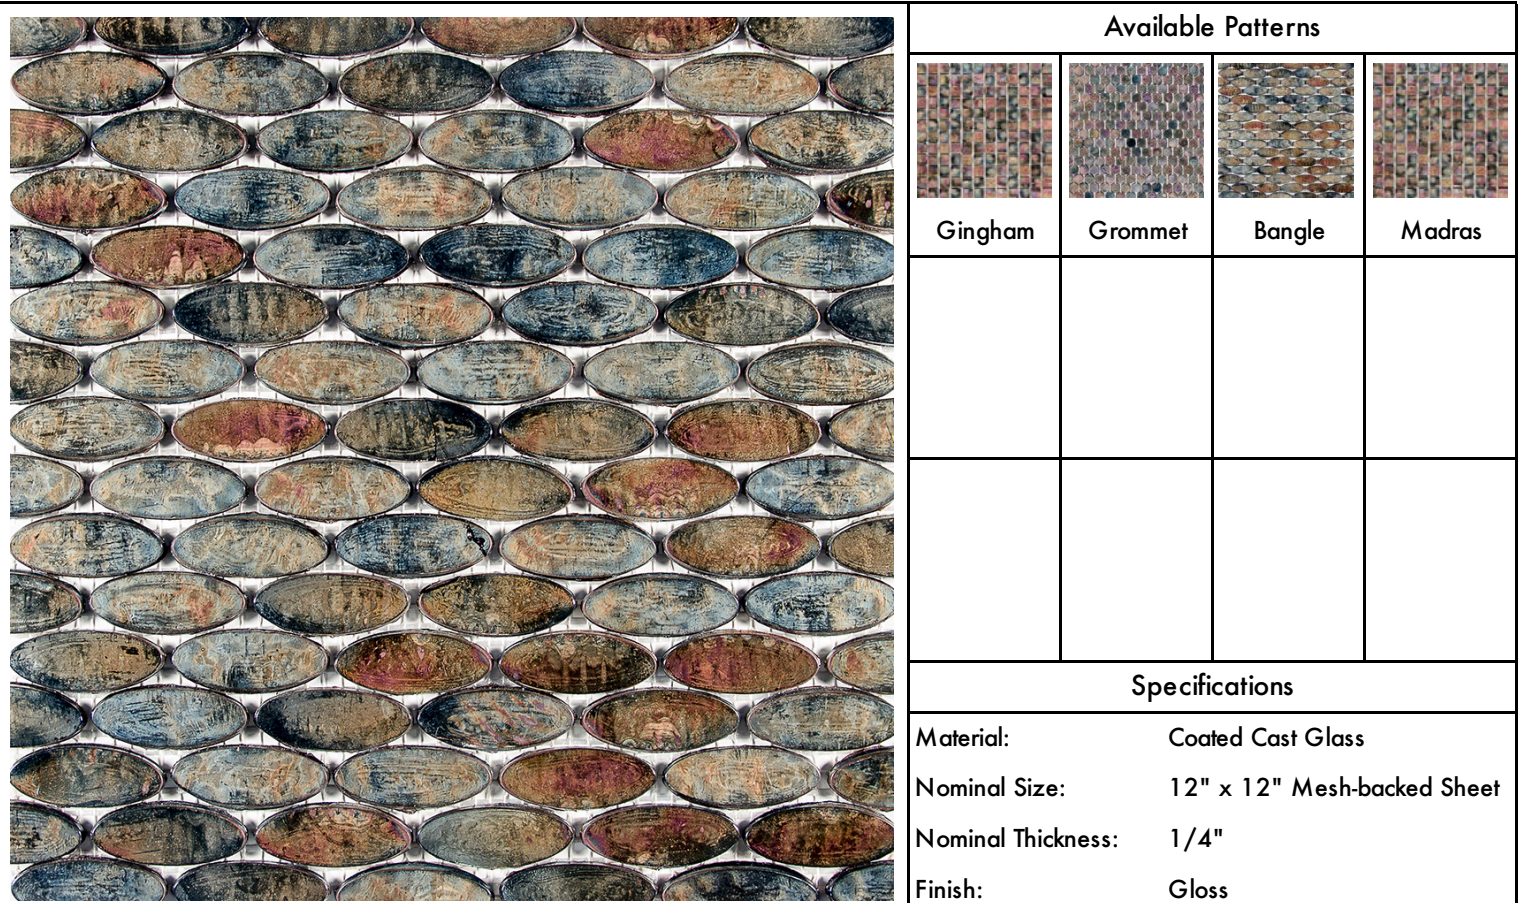

Glamour Collection

Available Patterns

Gingham

Grommet

Bangle

Madras

Specifications

Material:	Coated Cast Glass
Nominal Size:	12" x 12" Mesh-backed Sheet
Nominal Thickness:	1/4"
Finish:	Gloss
Variation:	V2
Backing:	Nylon Mesh

Color:	Lamé	Pattern:	Bangle
SKU:	GLGLABAN342	QUICK SHIP	

Wall	Kitchen	Bath	Powder Room	Living Spaces	Outdoor	Wet Areas			

Recommended Use	Available Sizes
<ul style="list-style-type: none"> Indoor wall Outdoor use subject to climate 	3/4" Pennyround Mosaic (Grommet) 5/8" x 5/8" Square Mosaic (Gingham) 3/4" x 2" Oval Mosaic (Bangle) 1" x 1" Square Mosaic (Madras)
Installation and Maintenance	
<ul style="list-style-type: none"> Install per TCNA methods for glass mosaic tile Always dry-lay material before installation Refer to detailed specifications on www.medicandco.com Only unsanded grout should be used to prevent surface scratches. 	