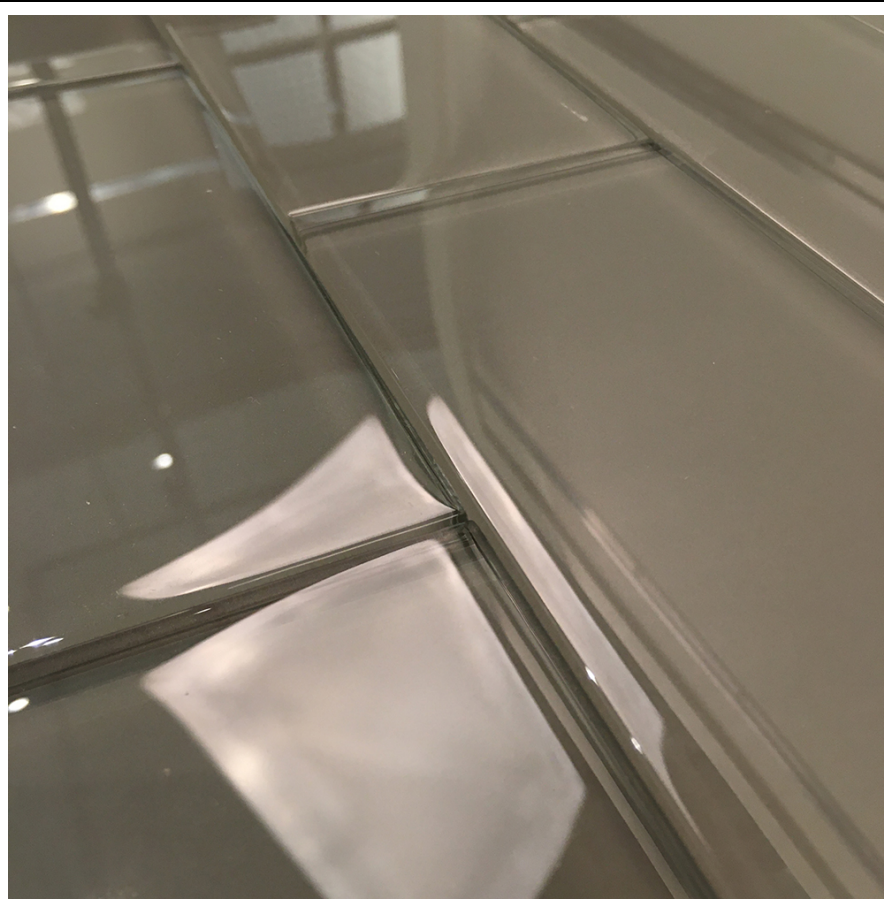

Genoa Collection

Available Colors

Champagne	Clear	Dawn	Ecru
Gunmetal	Pearl	Shadow	

Specifications

Material:	Back-painted Glass
Nominal Size:	3" x 6"
Nominal Thickness:	3/8"
Finish:	Gloss
Variation:	V1
Backing:	None

Color:	Dawn	Pattern:	3" x 6" Subway Tile
SKU:	GLGNO0306DAW	QUICK SHIP	

Wall	Kitchen	Bath	Powder Room	Living Spaces	Outdoor	Wet Areas			

Recommended Use

- Indoor walls
- Outdoor use subject to climate

Installation and Maintenance

- Install per TCNA methods for glass field tile
- Always dry-lay material before installation
- Refer to detailed specifications on www.medicandco.com

Available Sizes

- 3" x 3" Beveled Tiles
- 3" x 6" Beveled Tiles
- 3" x 6" Non-Beveled Tiles
- 3" x 9" Non-Beveled Tiles
- 6" x 6" Lantern

NOTE: Not all size/color combinations may be available. Confirm stock with Medici & Co. prior to ordering.

Please note: variations in color, shade, surface texture, and size are natural characteristics of all our products should be expected. Images shown are representative, but may not indicate all variations in these characteristics.