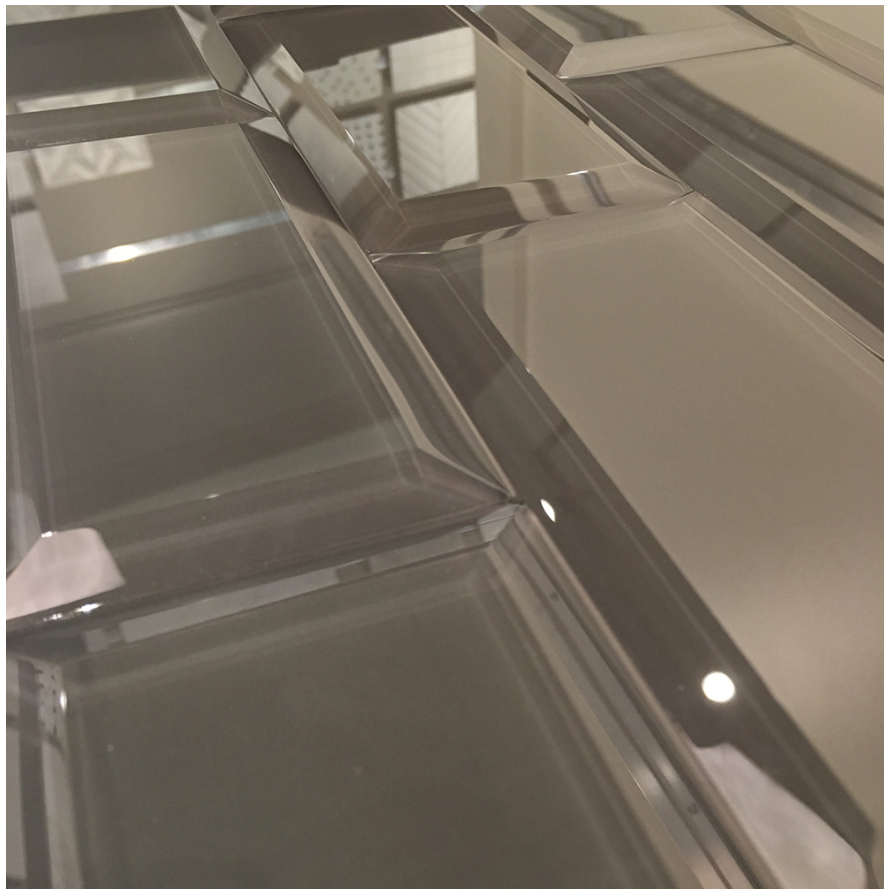

Genoa Collection

Available Colors

			
Gunmetal	Pearl	Shadow	

Specifications

Material:	Back-painted Glass
Nominal Size:	3" x 6"
Nominal Thickness:	3/8"
Finish:	Gloss
Variation:	V1
Backing:	None

Color:	Shadow	Pattern:	3" x 6" Beveled Subway Tile
SKU:	GLGNOBEV36SHA	QUICK SHIP	

									
Wall	Kitchen	Bath	Powder Room	Living Spaces	Outdoor	Wet Areas			

Recommended Use	Available Sizes
<ul style="list-style-type: none"> Indoor walls Outdoor use subject to climate 	3" x 3" Beveled Tiles 3" x 6" Beveled Tiles 3" x 6" Non-Beveled Tiles 3" x 9" Non-Beveled Tiles 6" x 6" Lantern
Installation and Maintenance	
<ul style="list-style-type: none"> Install per TCNA methods for glass field tile Always dry-lay material before installation Refer to detailed specifications on www.medicandco.com 	NOTE: Not all size/color combinations may be available. Confirm stock with Medici & Co. prior to ordering.