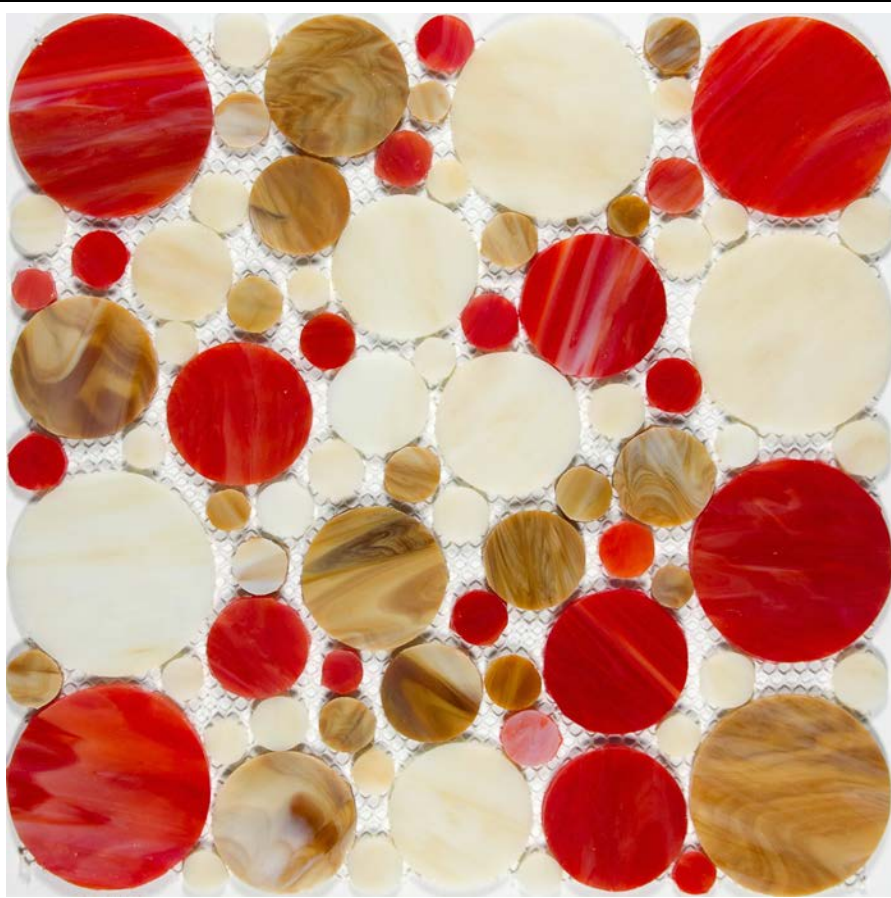

Nova Roma Collection

Available Colors			
Rosso			

Specifications	
Material:	Stained Glass
Nominal Size:	12" x 12" sheet
Nominal Thickness:	1/8"
Finish:	Gloss

Pattern:	Villa Rotunda	Color:	Rosso
SKU:	GLNRVILROS	QUICK SHIP	