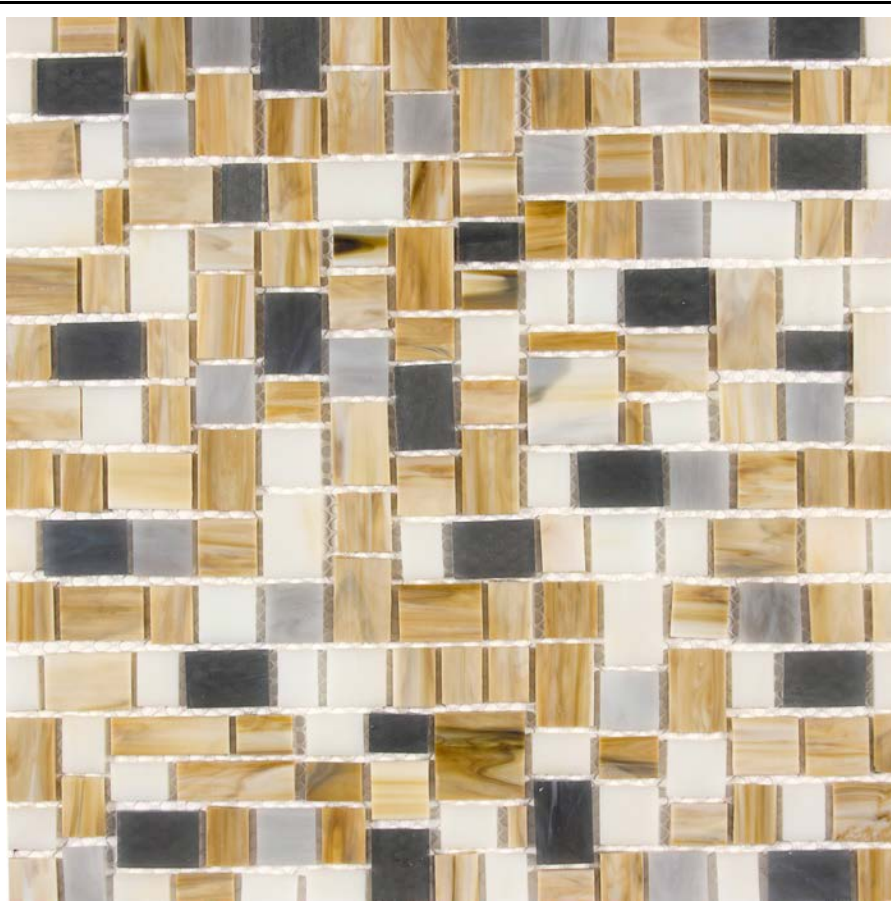

### Available Colors

|          |          |              |          |
|----------|----------|--------------|----------|
|          |          |              |          |
| Adriatic | Amalfi   | Aniere Perla | Florence |
|          |          |              |          |
| Heather  | Pantheon |              |          |
|          |          |              |          |
|          |          |              |          |

### Specifications

|                    |                 |
|--------------------|-----------------|
| Material:          | Stained Glass   |
| Nominal Size:      | 12" x 12" sheet |
| Nominal Thickness: | 1/8"            |
| Finish:            | Gloss           |

|          |            |                   |          |            |            |
|----------|------------|-------------------|----------|------------|------------|
| Pattern: | Random     | Color:            | Pantheon | Variation: | V4         |
| SKU:     | GLNRPANRAN | <b>QUICK SHIP</b> |          | Backing:   | Nylon Mesh |