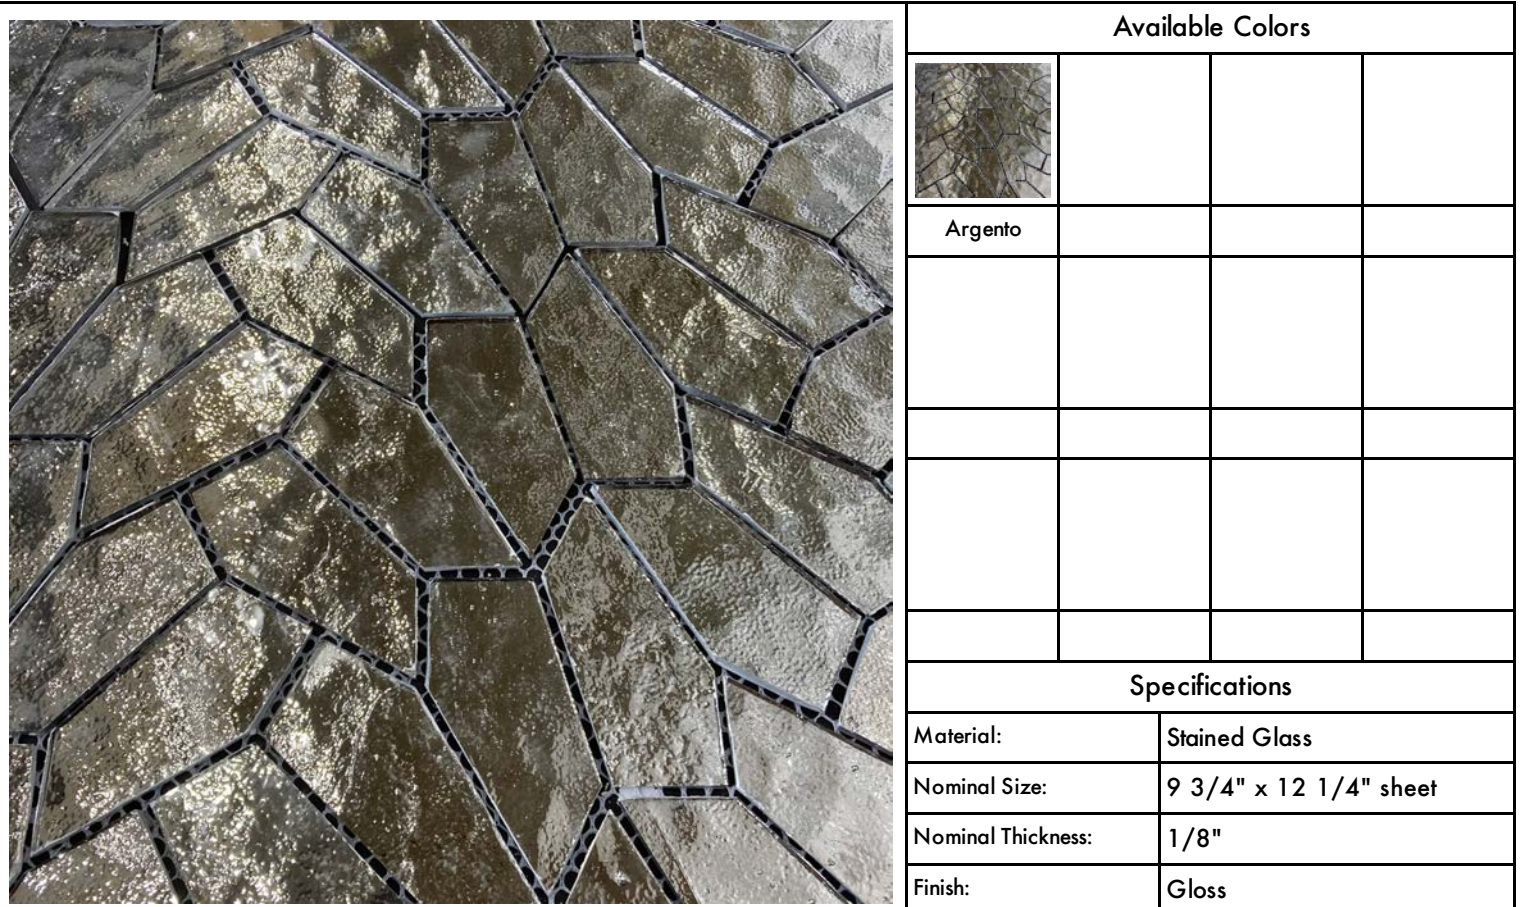

Nova Roma Collection

Available Colors

Argento

Specifications

| | |
|--------------------|------------------------|
| Material: | Stained Glass |
| Nominal Size: | 9 3/4" x 12 1/4" sheet |
| Nominal Thickness: | 1/8" |
| Finish: | Gloss |

| | | | | | |
|----------|--------------|--------|---------|------------|----|
| Pattern: | Kaleidoscope | Color: | Argento | Variation: | V1 |
|----------|--------------|--------|---------|------------|----|