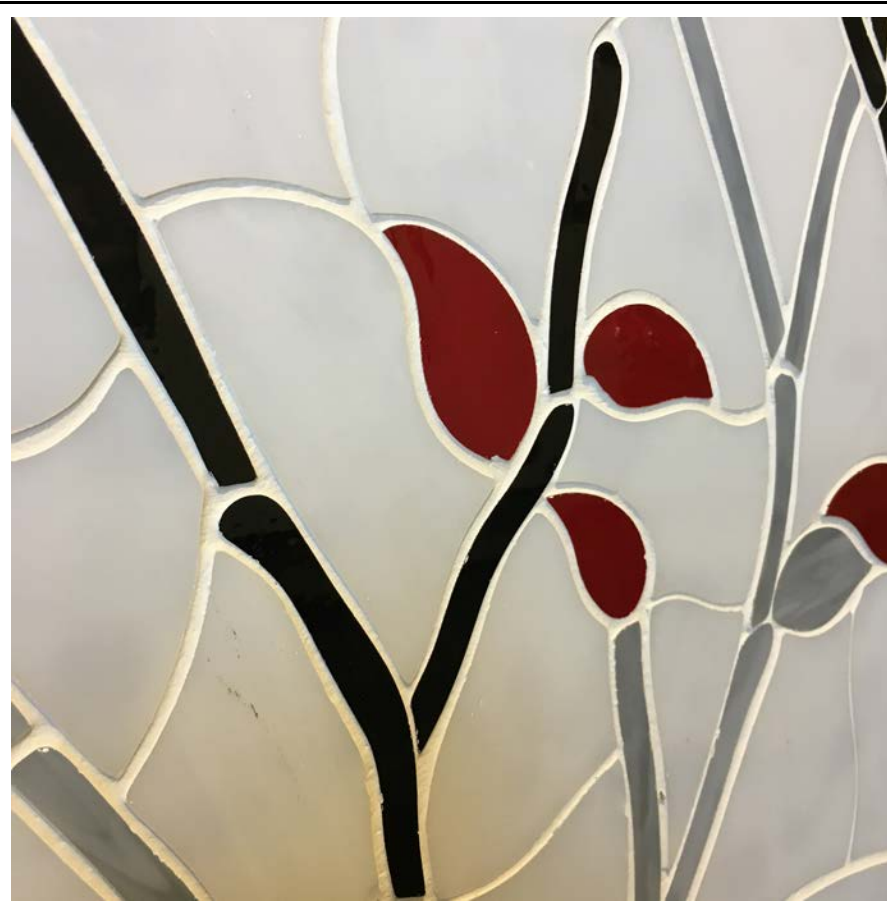

Jazz Collection

Available Colors and Patterns

Kyma Azul	Kyma Bianco	Kyma Grigio	Floral
Central Park Spring	Central Park Summer	Central Park Autumn	Central Park Winter
Dahlia	Hydrangea	Summer	

Specifications

Material:	Stained Glass Mosaic
Nominal Size:	11 1/4" x 11 1/4" Sheet
Nominal Thickness:	1/8"
Finish:	Gloss

Color:	Autumn	Pattern:	Central Park	Variation:	V4
--------	--------	----------	--------------	------------	----