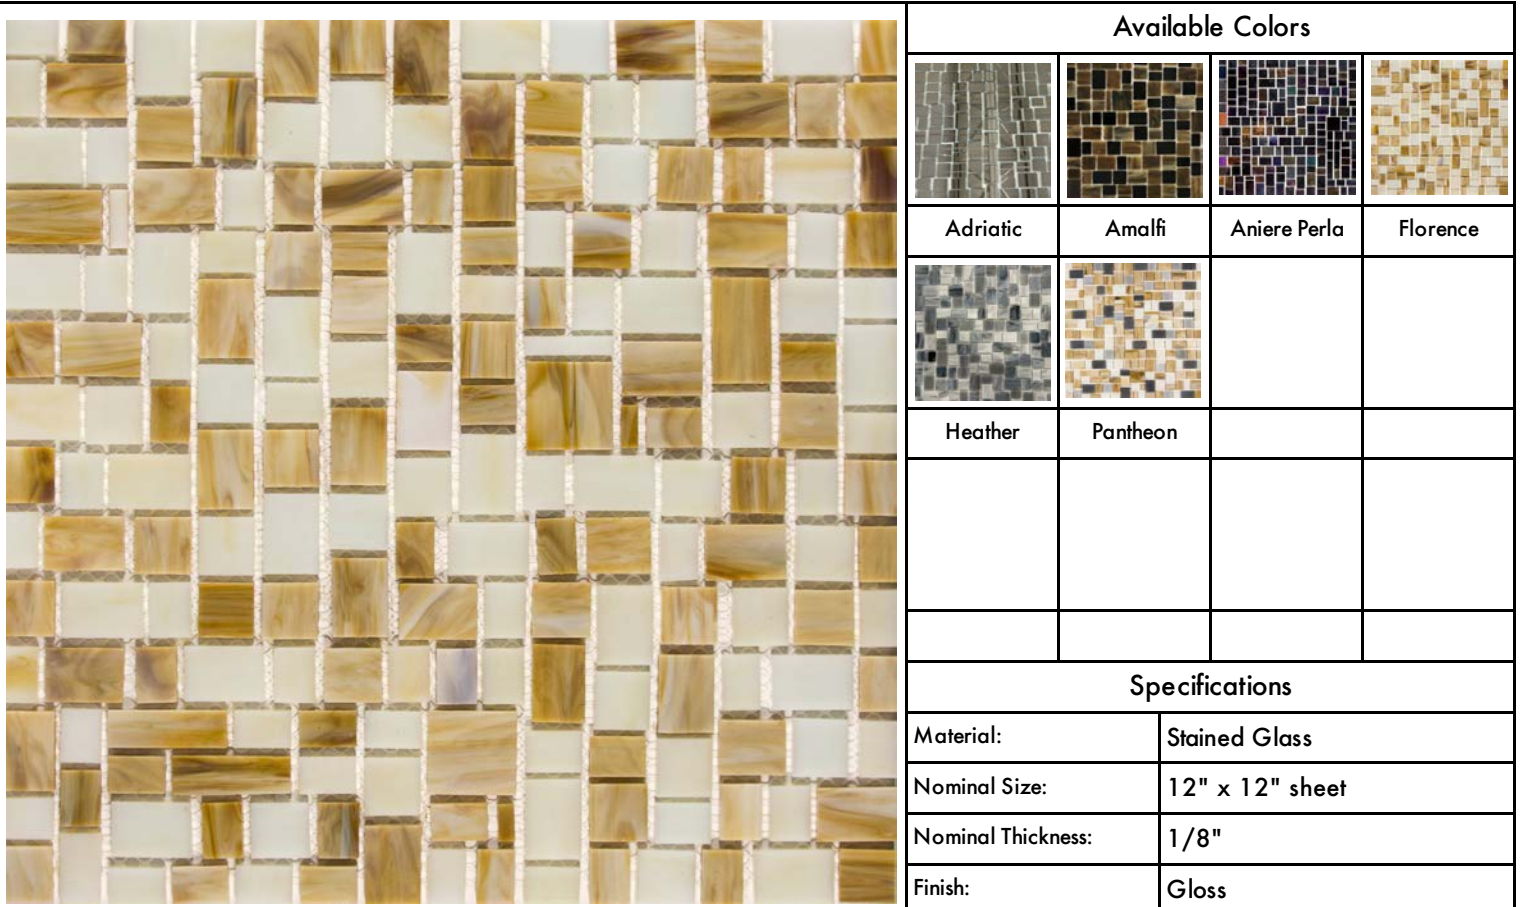

### Available Colors

Adriatic	Amalfi	Aniere Perla	Florence
Heather	Pantheon		

### Specifications

Material:	Stained Glass
Nominal Size:	12" x 12" sheet
Nominal Thickness:	1/8"
Finish:	Gloss

Pattern:	Random	Color:	Florence	Variation:	V3
SKU:	GLNRFLORAN	<b>QUICK SHIP</b>		Backing:	Nylon Mesh