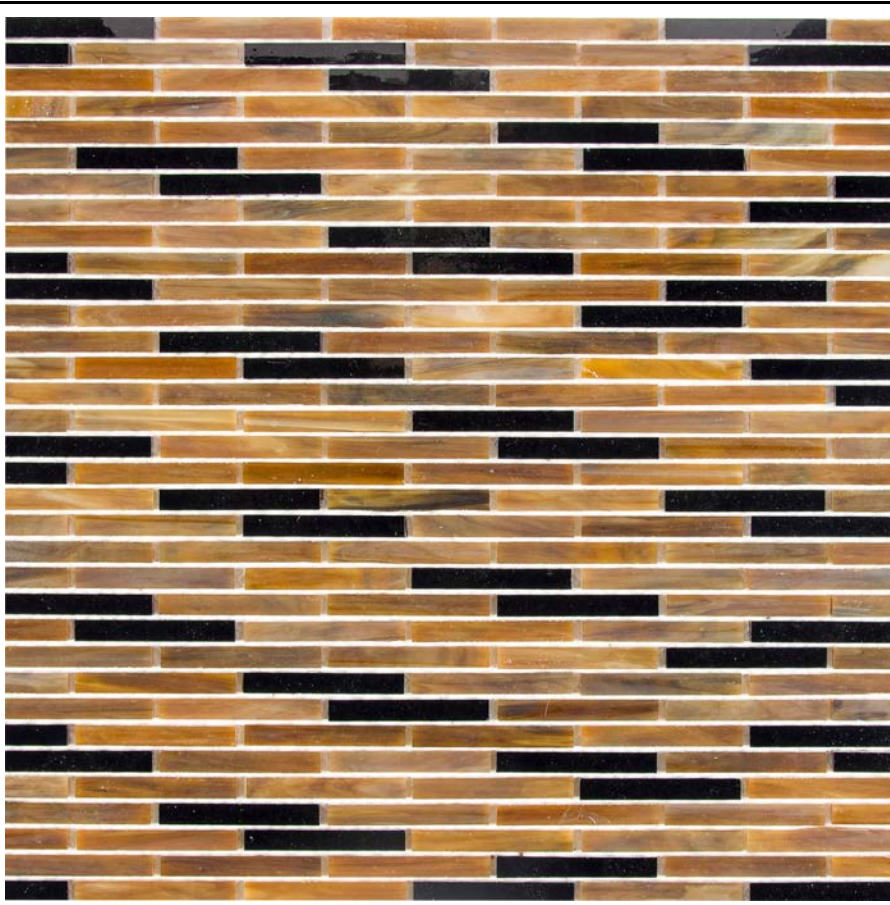

## Matchstick Available Colors

Adriatic	Amalfi	Colosseum Red	Florence
Pantheon	Tiber	Trastevere	Victoria Emmanuele

## Specifications

Material:	Stained Glass
Nominal Size:	12" x 12" sheet
Nominal Thickness:	1/8"
Finish:	Gloss

Pattern:	Amalfi	Color:	Amalfi	Variation:	V4
SKU:	GLNRAMAMAT	<b>QUICK SHIP</b>		Backing:	Nylon Mesh