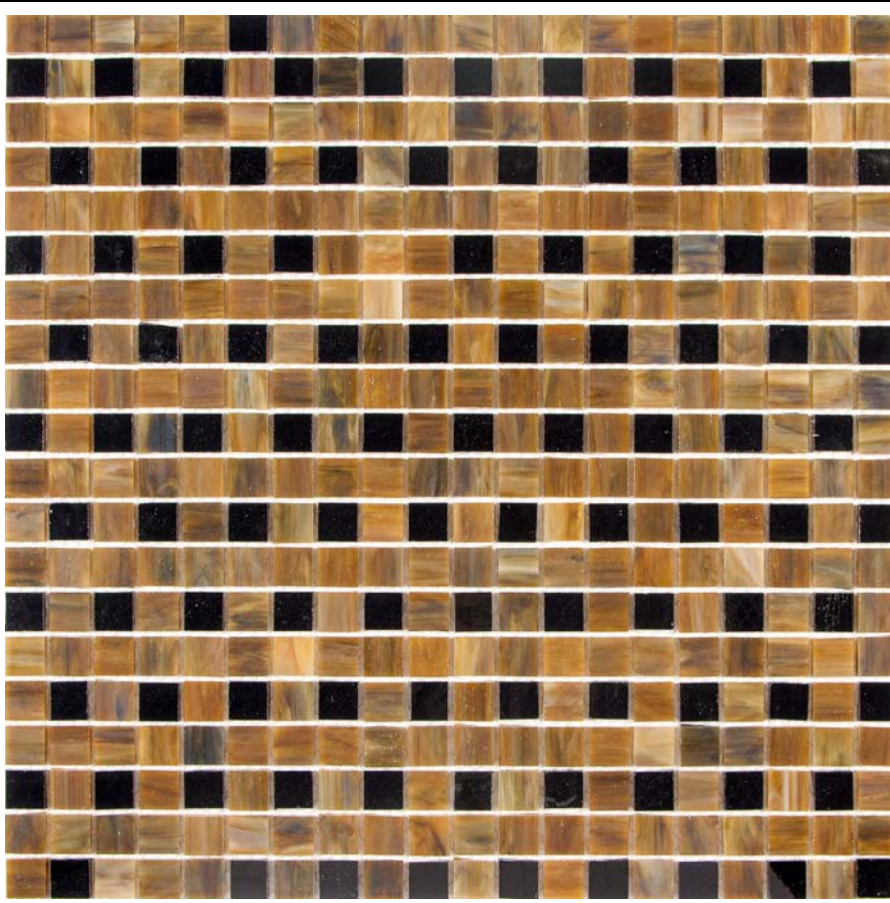

Nova Roma Collection

Matchstick Available Colors

			
Amalfi	Mezzanotte		

Specifications

Material:	Stained Glass
Nominal Size:	12" x 12" sheet
Nominal Thickness:	1/8"
Finish:	Gloss

Pattern:	Cube	Color:	Amalfi	Variation:	V4
SKU:	GLNRAMACUB	QUICK SHIP		Backing:	Nylon Mesh