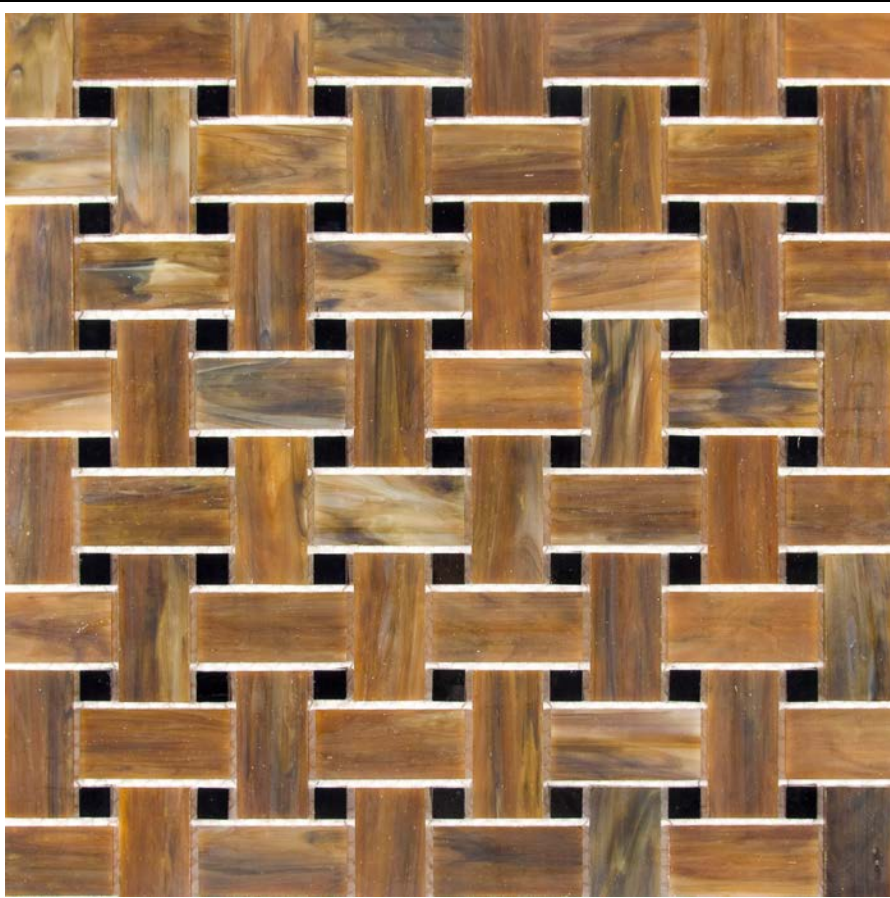

Nova Roma Collection

Available Colors			
Amalfi			

Specifications	
Material:	Stained Glass
Nominal Size:	12" x 12" sheet
Nominal Thickness:	1/8"
Finish:	Gloss

Pattern:	Basketweave	Color:	Amalfi
SKU:	GLNRAMABAS	QUICK SHIP	