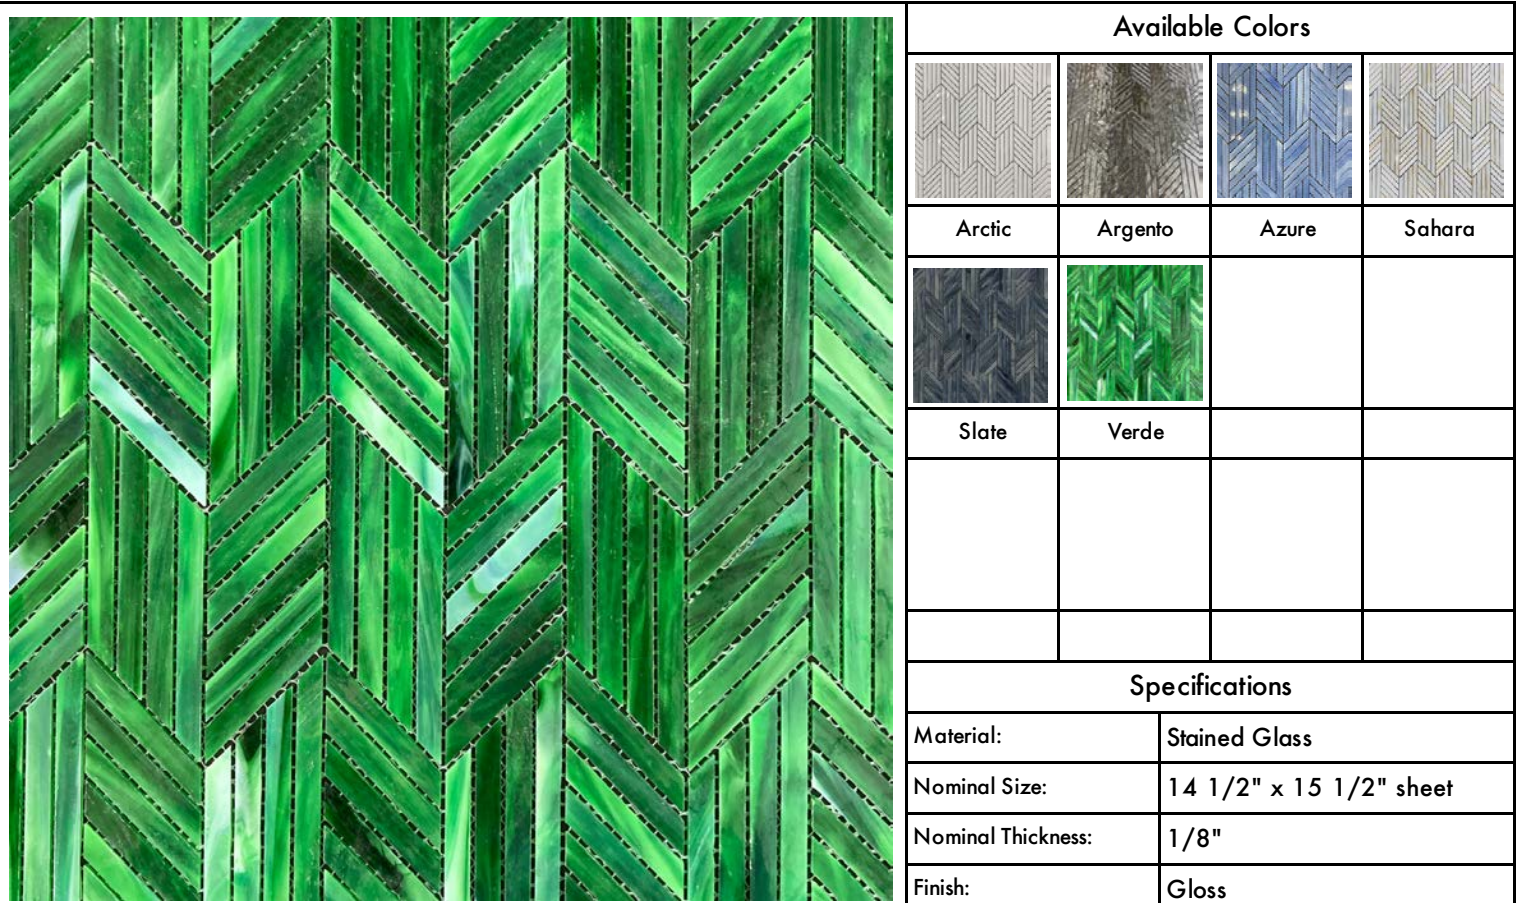

Nova Roma Collection

Available Colors			
Arctic	Argento	Azure	Sahara
Slate	Verde		

Specifications	
Material:	Stained Glass
Nominal Size:	14 1/2" x 15 1/2" sheet
Nominal Thickness:	1/8"
Finish:	Gloss

Pattern:	Tweed	Color:	Verde	Variation:	V3
SKU:	GLNRTWVER	QUICK SHIP		Backing:	Nylon Mesh