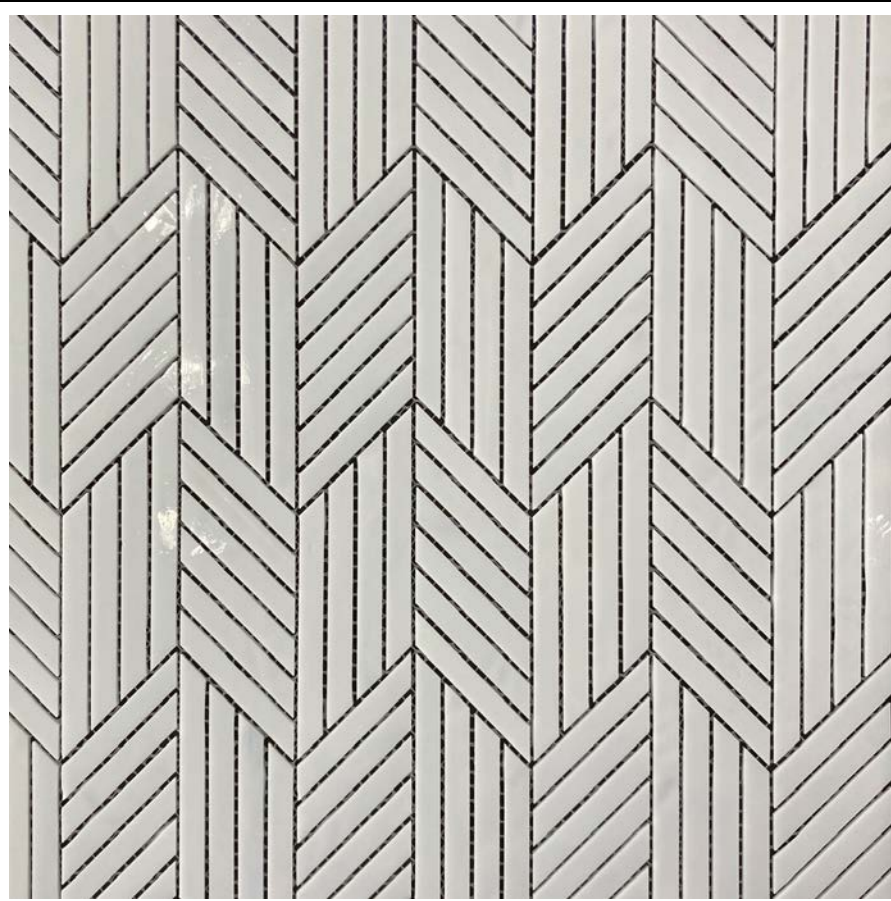

## Available Colors

Arctic	Argento	Azure	Sahara
Slate	Verde		

## Specifications

Material:	Stained Glass
Nominal Size:	14 1/2" x 15 1/2" sheet
Nominal Thickness:	1/8"
Finish:	Gloss

Pattern:	Tweed	Color:	Arctic	Variation:	V1
SKU:	GLNRTWDART	<b>QUICK SHIP</b>		Backing:	Nylon Mesh