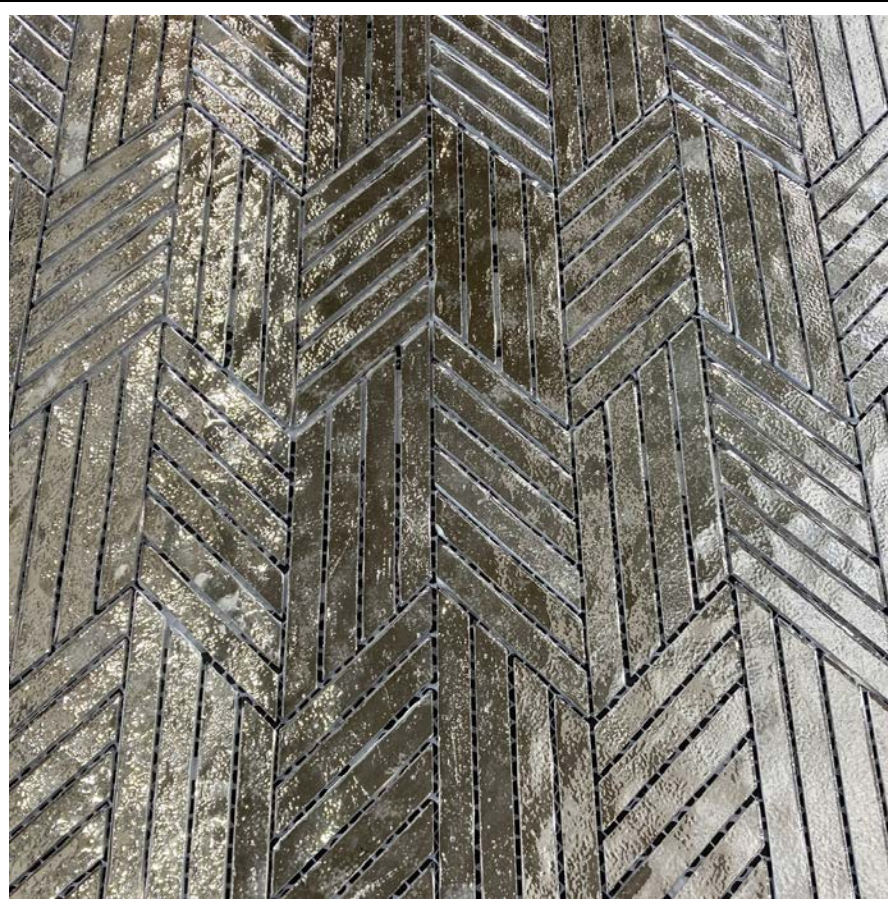

## Available Colors

Arctic	Argento	Azure	Sahara
Slate	Verde		

## Specifications

Material:	Seeded Textured Mirror Glass
Nominal Size:	14 1/2" x 15 1/2" sheet
Nominal Thickness:	1/8"
Finish:	Gloss

Pattern:	Tweed	Color:	Argento	Variation:	V1
SKU:	GLNRTWARG	<b>QUICK SHIP</b>		Backing:	Nylon Mesh