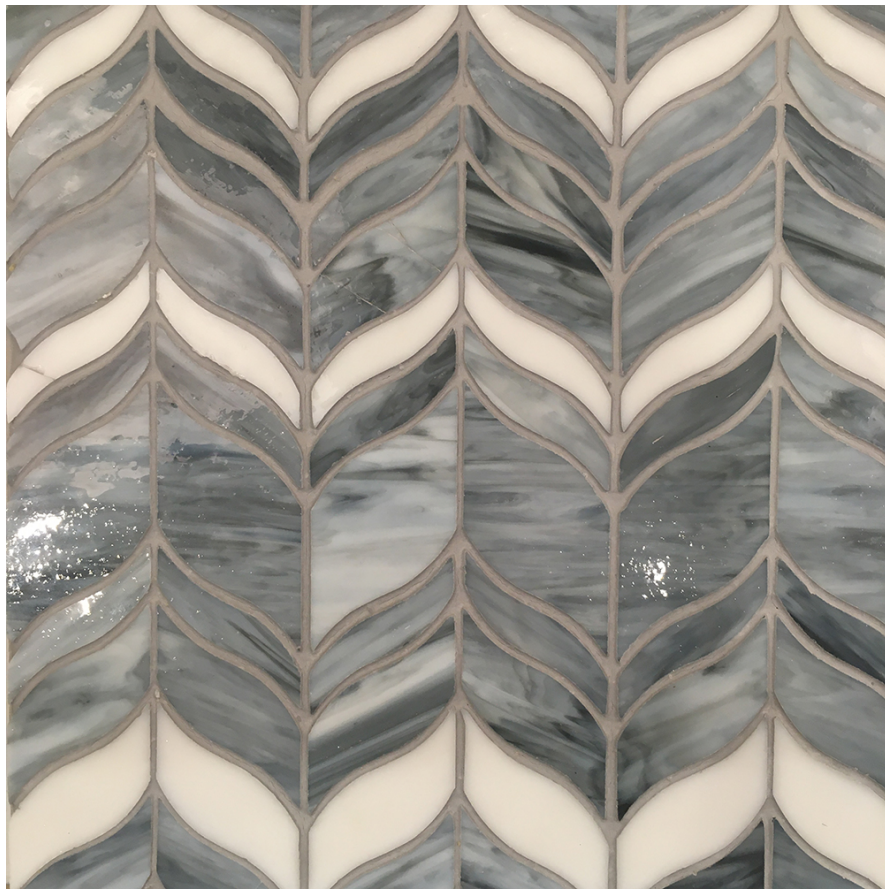

# Chevron Collection

### Available Colors

Carman	Forge	Opalescent Grey	Opalescent
--------	-------	-----------------	------------

### Specifications

Material:	Stained Glass Mosaic
Nominal Size:	12" x 12" Sheet
Nominal Thickness:	1/8"
Finish:	Gloss

Color:	Opalescent Grey	Pattern:	Chevron	Variation:	V4
SKU:	GLNRCVRRNR12GOPA	<b>QUICK SHIP</b>		Backing:	Nylon Mesh