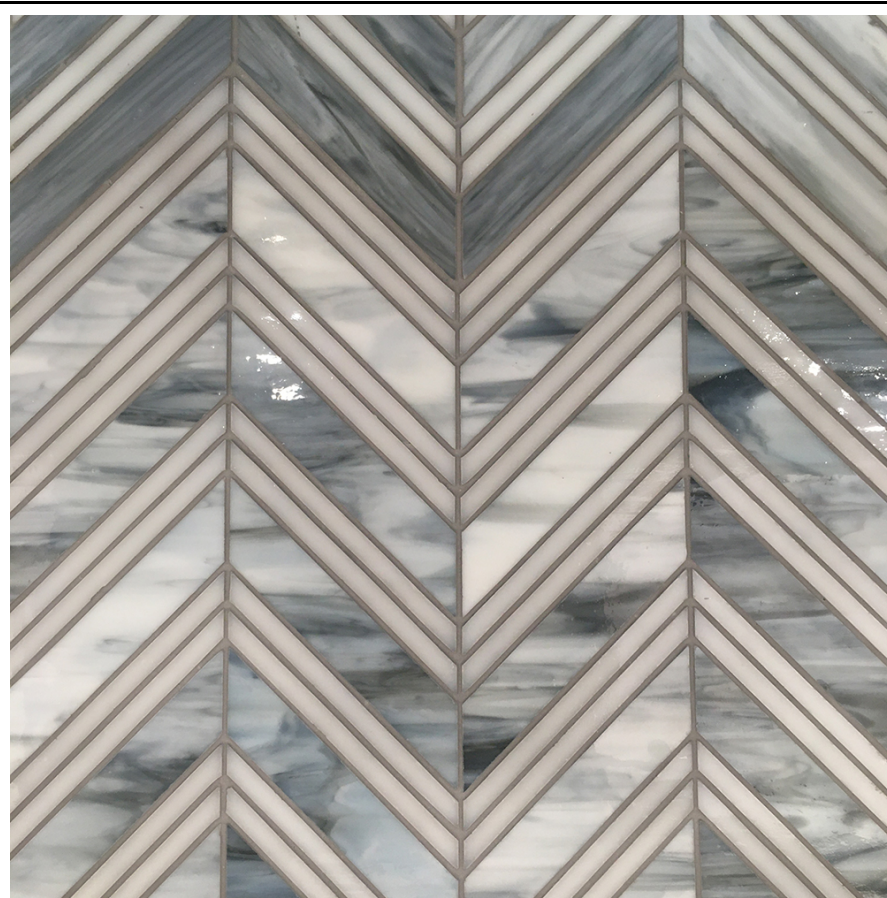

Chevron Collection

Available Colors

Carman	Forge	Opalescent Grey	Opalescent

Specifications

Material:	Stained Glass Mosaic
Nominal Size:	12" x 12" Sheet
Nominal Thickness:	1/8"
Finish:	Gloss

Color:	Forge	Pattern:	Chevron	Variation:	V4
SKU:	GLNRCVRRNR12FRGE	QUICK SHIP		Backing:	Nylon Mesh