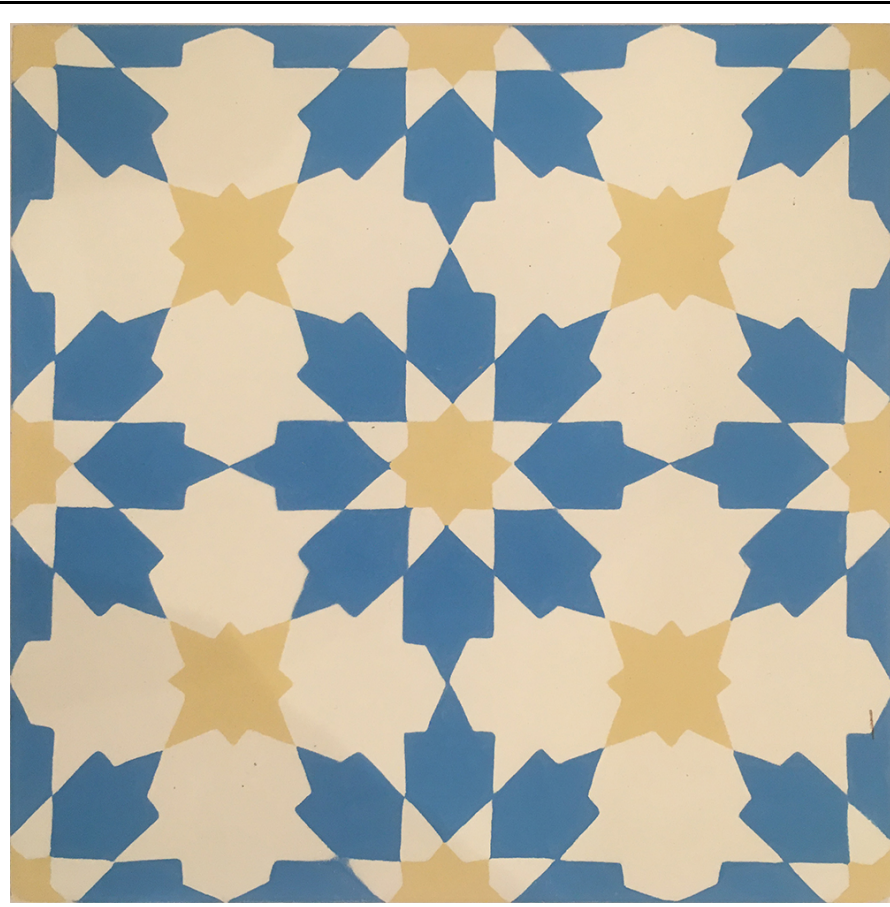

Cemento Collection

Available Colors			
Alicante	Cordoba	Gibraltar	Malaga
Parisian Blanc	Parisian Noir	Tangier	

Specifications	
Material:	Encaustic Cement
Nominal Size:	8" x 8"
Nominal Thickness:	5/8"
Finish:	As-cast
Variation:	V1/V2
Backing:	None

Color:	Tangier	Pattern:	Field Tile
SKU:	CTCMT0808TNG		
QUICK SHIP			

Floor	Wall	Kitchen	Outdoor	Wet Areas	Freeze/Thaw

Recommended Use	Available Sizes
------------------------	------------------------

<ul style="list-style-type: none"> Indoor wall and flooring Outdoor use subject to climate and traffic patterns 	8" x 8"
---	---------