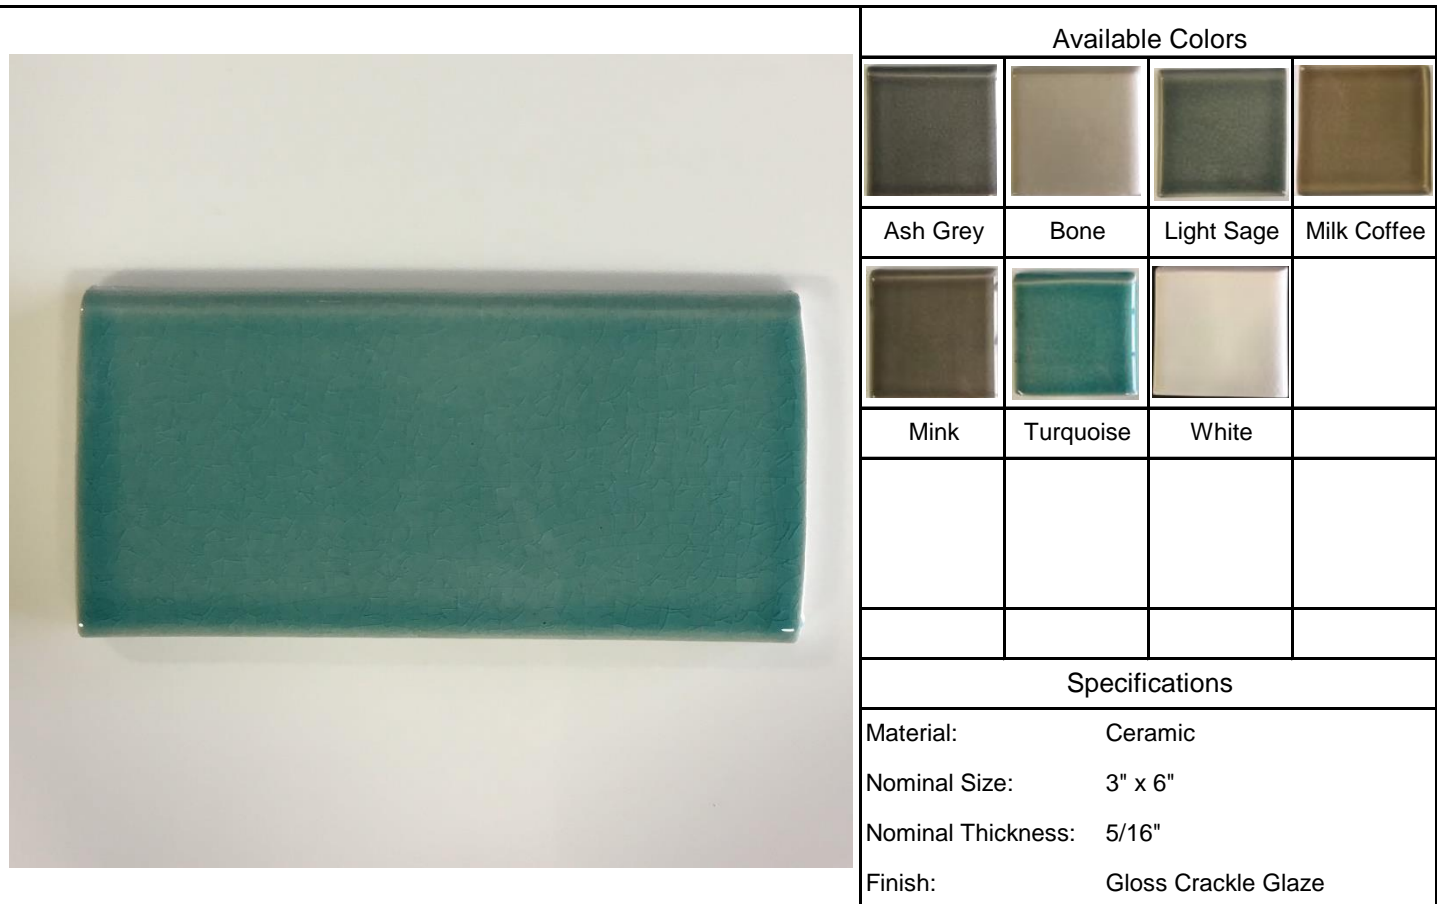

Granada Collection

Specifications	
Material:	Ceramic
Nominal Size:	3" x 6"
Nominal Thickness:	5/16"
Finish:	Gloss Crackle Glaze
Variation:	V1
Backing:	None

Color:	Turquoise	Pattern:	3" x 6" Single Bullnose
SKU:	CCGT0306TRQSB	QUICK SHIP	

Indoor Walls	Kitchen	Wet Areas	Freeze/Thaw				

Installation and Maintenance	Available Sizes
<ul style="list-style-type: none"> Install per TCNA methods for ceramic field tile Always dry-lay material before installation Refer to detailed specifications on www.medicinandco.com Natural stone, crackle-glazed ceramics, and crackled glass should be sealed prior to use, and re-sealed annually thereafter. 	3" x 6" Field Tile 3" x 6" Double Bullnose, LH 1" x 6" Bar Liner
	3" x 12" Field Tile 4" x 4" Single Bullnose 1" x 6" Quarter Round
	4" x 4" Field Tile 4" x 4" Double Bullnose 2" x 6" Ogee
	3" x 3" Double Bullnose 3/4" x 6" Deco Liner
	3" x 6" Single Bullnose 1 1/4" x 6" Deco Liner

Special Notes

Crackle glazed ceramic **MUST** be sealed with a high quality penetrating sealer before grouting or the grout will leach into the cracks in the glazing and discolor the tile.

Not all size/color combinations may be available. Confirm stock with Medici & Co. prior to ordering.