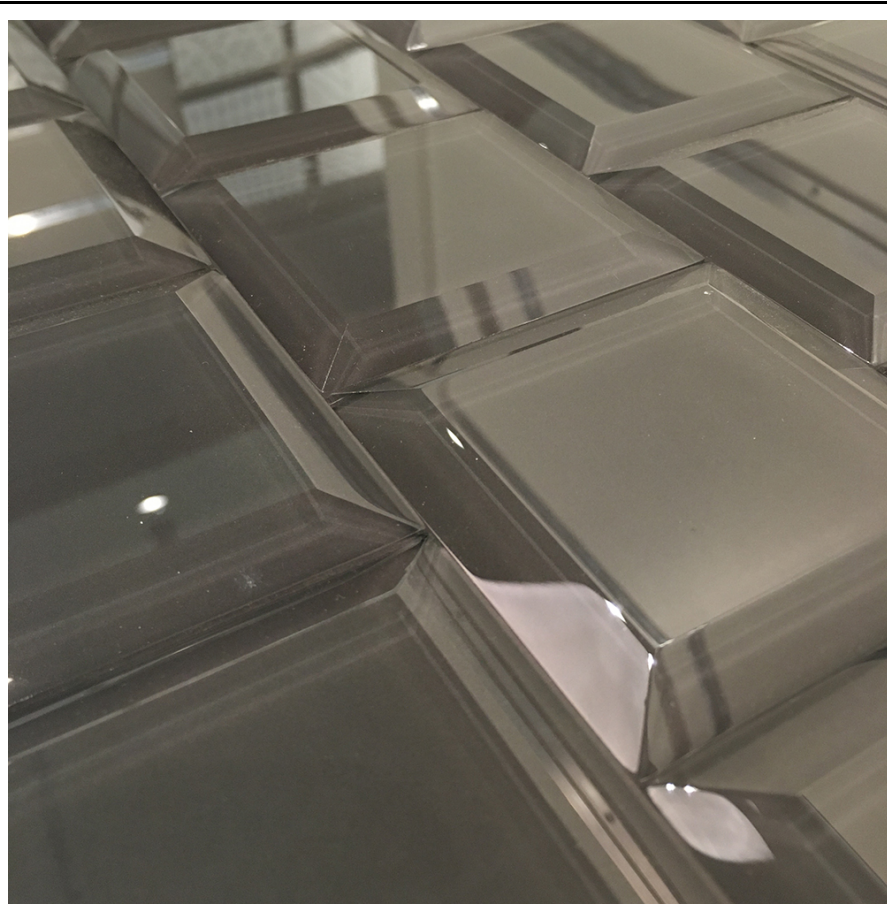

# Genoa Collection

Available Colors			
			
Gunmetal	Pearl	Shadow	

Specifications	
Material:	Back-painted Glass
Nominal Size:	3" x 3"
Nominal Thickness:	3/8"
Finish:	Gloss
Variation:	V1
Backing:	None

Color:	Shadow	Pattern:	3" x 3" Beveled Accent Tile
SKU:	GLGNOBEV33SHW	<b>QUICK SHIP</b>	

									
Wall	Kitchen	Bath	Powder Room	Living Spaces	Outdoor	Wet Areas			

Recommended Use	Available Sizes
<ul style="list-style-type: none"> <li>Indoor walls</li> <li>Outdoor use subject to climate</li> </ul>	3" x 3" Beveled Tiles 3" x 6" Beveled Tiles 3" x 6" Non-Beveled Tiles 3" x 9" Non-Beveled Tiles 6" x 6" Lantern
<b>Installation and Maintenance</b> <ul style="list-style-type: none"> <li>Install per TCNA methods for glass field tile</li> <li>Always dry-lay material before installation</li> <li>Refer to detailed specifications on <a href="http://www.medicandco.com">www.medicandco.com</a></li> </ul>	NOTE: Not all size/color combinations may be available. Confirm stock with Medici & Co. prior to ordering.