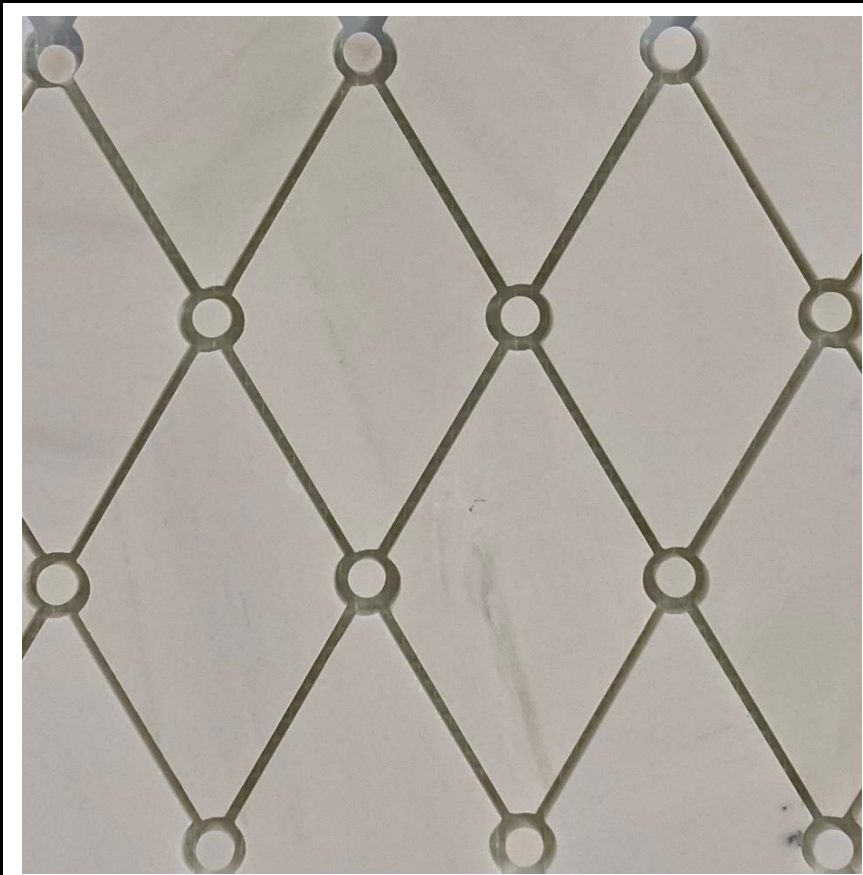

# Natural Stone

Available Patterns			
Rhombos	1" x 1" Square	1" Hex	

Specifications	
Material:	Marble
Nominal Size:	10" x 12"
Nominal Thickness:	3/8"
Finish:	Polished

Color:	Bianco Dolomiti	Pattern:	Rhombos	Variation:	V2
SKU:	STBDRHMP	<b>QUICK SHIP</b>		Backing:	Mesh-Mounted