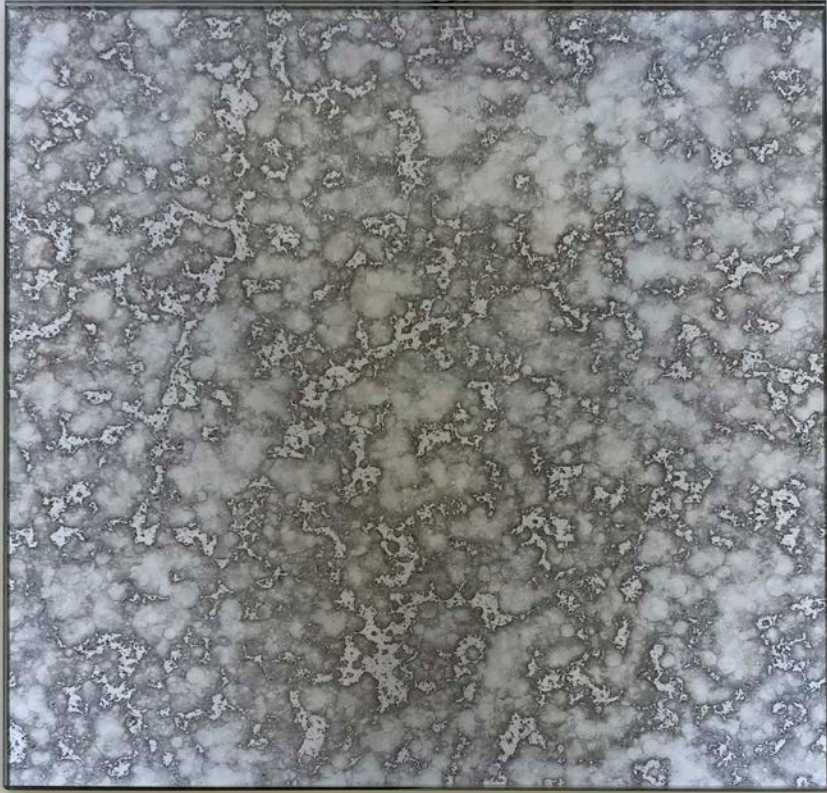

Venetian Antique Mirror Collection

Available Colors

			
Nightshade	Smoke Tan		

Specifications

Material:	Antique Mirror Field Tile
Nominal Size:	12" x 12"
Nominal Thickness:	1/8"
Finish:	Polished face / mirrored back

Color:	Nightshade	Pattern:	Field Tile	Variation:	V2
--------	------------	----------	------------	------------	----

SKU:	GLVAM1212NS	QUICK SHIP		Backing:	None
------	-------------	-------------------	--	----------	------