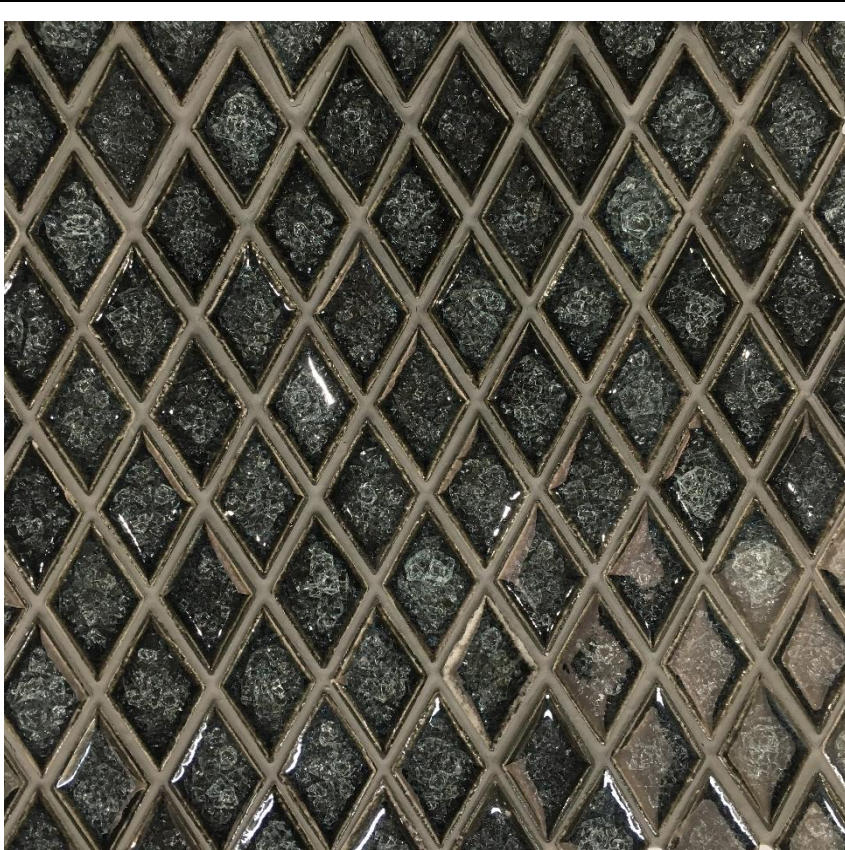

# Bellini Collection

Available Colors			
Acorn	Ash	Cocoa	Coffee
Glacier	Milk	Palladium	Praline
Rhubarb	Seaweed		

Specifications	
Material:	Crackled Glass / Porcelain
Nominal Size:	11 3/16" x 12 1/2"
Nominal Thickness:	3/8"
Finish:	Gloss
Variation:	V2
Backing:	N/A

Color:	Ash	Pattern:	Harlequin Mosaic
SKU:	GLBELHARASH	<b>QUICK SHIP</b>	

Wall	Kitchen	Outdoor	Wet Areas	Freeze/Thaw

Installation and Maintenance	Available Patterns
<ul style="list-style-type: none"> <li>Install per TCNA methods for ceramic and glass mosaic tiles</li> <li>Always dry-lay material before installation</li> <li>Refer to detailed specifications on <a href="http://www.medicinandco.com">www.medicinandco.com</a></li> </ul>	1" x 1" Square Mosaic                      4" x 4" Field/Accent Tile 2" x 2" Square Mosaic 1 1/4" Harlequin Mosaic 3/4" x 6" Trim 2" x 6" Field/Accent Tile